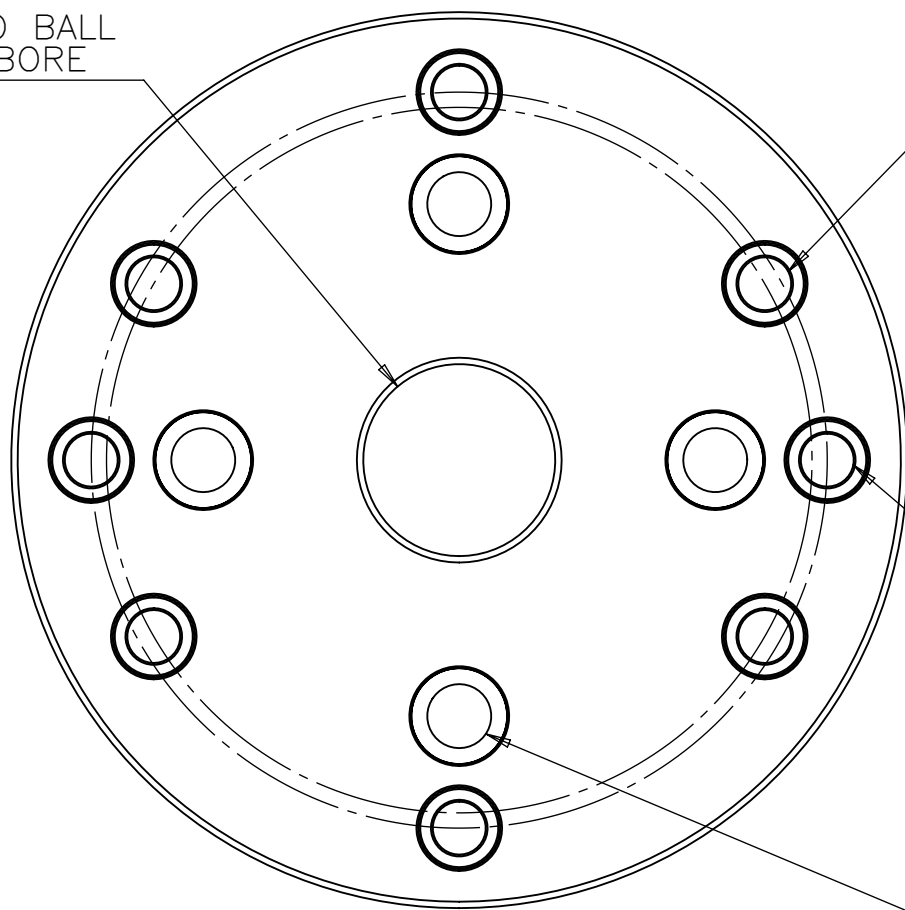

ZPS-D7U ZERO POINT DISC  
7" DIAMETER  
UNIVERSAL MOUNTING

INTEGRATED BALL  
RECEIVER BORE

4X 3/8" OR M10  $\nabla$  THRU  
60-DEGREE SPACING  
PCD 5.51"

4X 3/8" OR M10  $\nabla$  THRU  
90-DEGREE SPACING  
PCD 6.00"

4X BUSHED BORES  
FOR  $\phi 0.4993$ " DOWELS  
PCD 4.000"

ORANGE  
VISE COMPANY