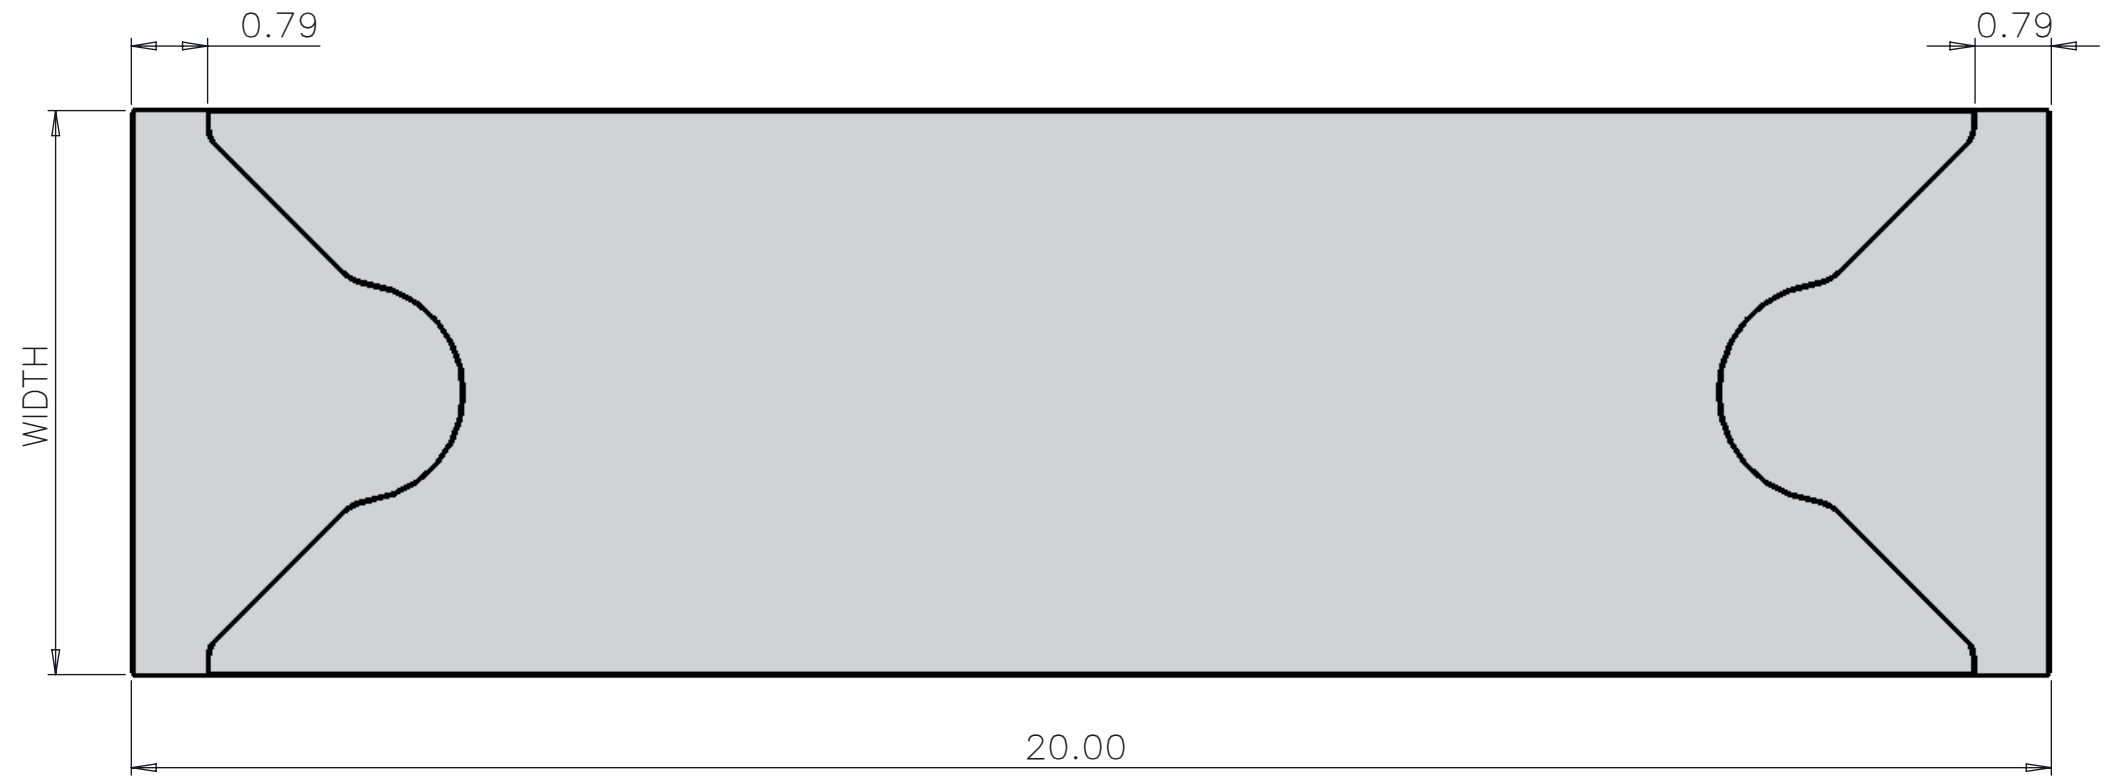

4

3

2

1

TWIN-DELTA PALLET DIMENSIONS  
 20" LENGTH  
 FITS 6x20", 6x22", AND 6x26" OV6 VISES  
 BY ORANGE VISE COMPANY

B

B

AVAILABLE WIDTHS

- 1. 5.875" (6" NOMINAL)
- 2. 7.875" (8" NOMINAL)
- 3. 11.875" (12" NOMINAL)

A

A

4

3

2

1