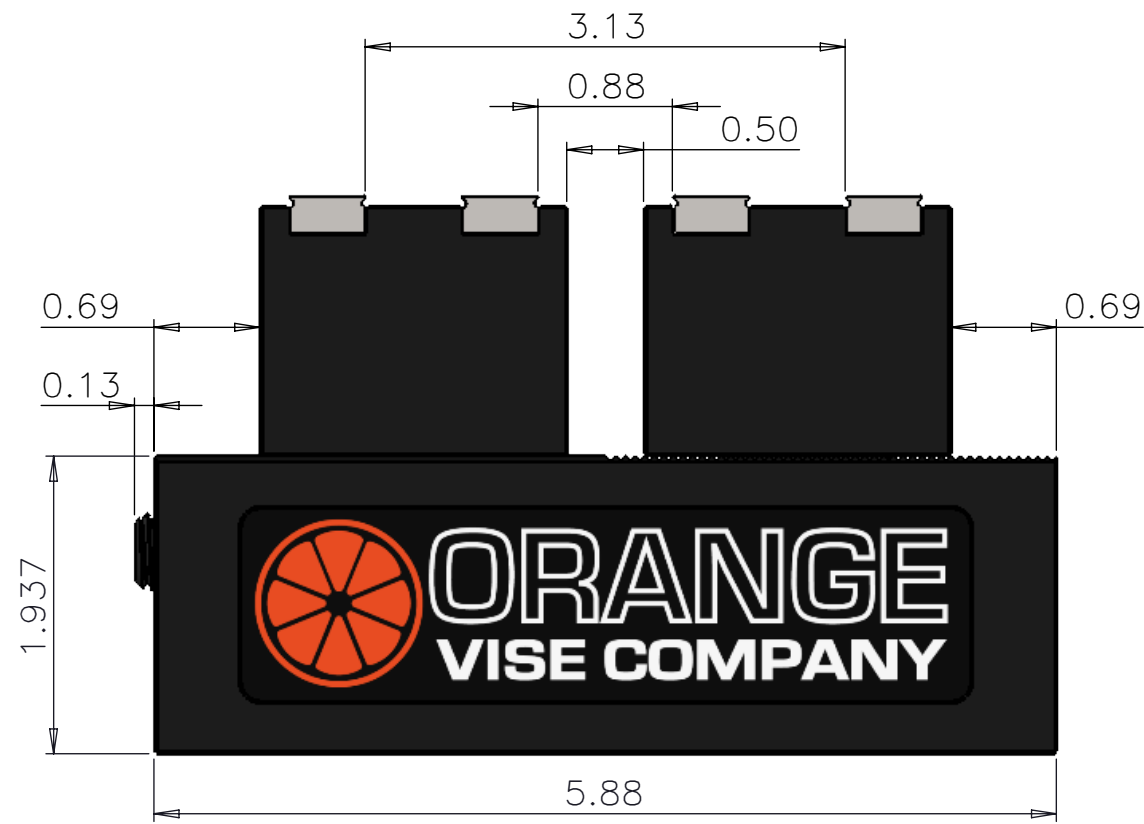

DELTA IV COMPACT VISE
 CLAMPING CAPACITIES & DIMENSIONS
 MASTER JAWSET B – 1/2" GRIPPING STRIP

STEEL MASTER JAWSET B
 FULLY CLOSED

STEEL MASTER JAWSET B
 FULLY OPENED