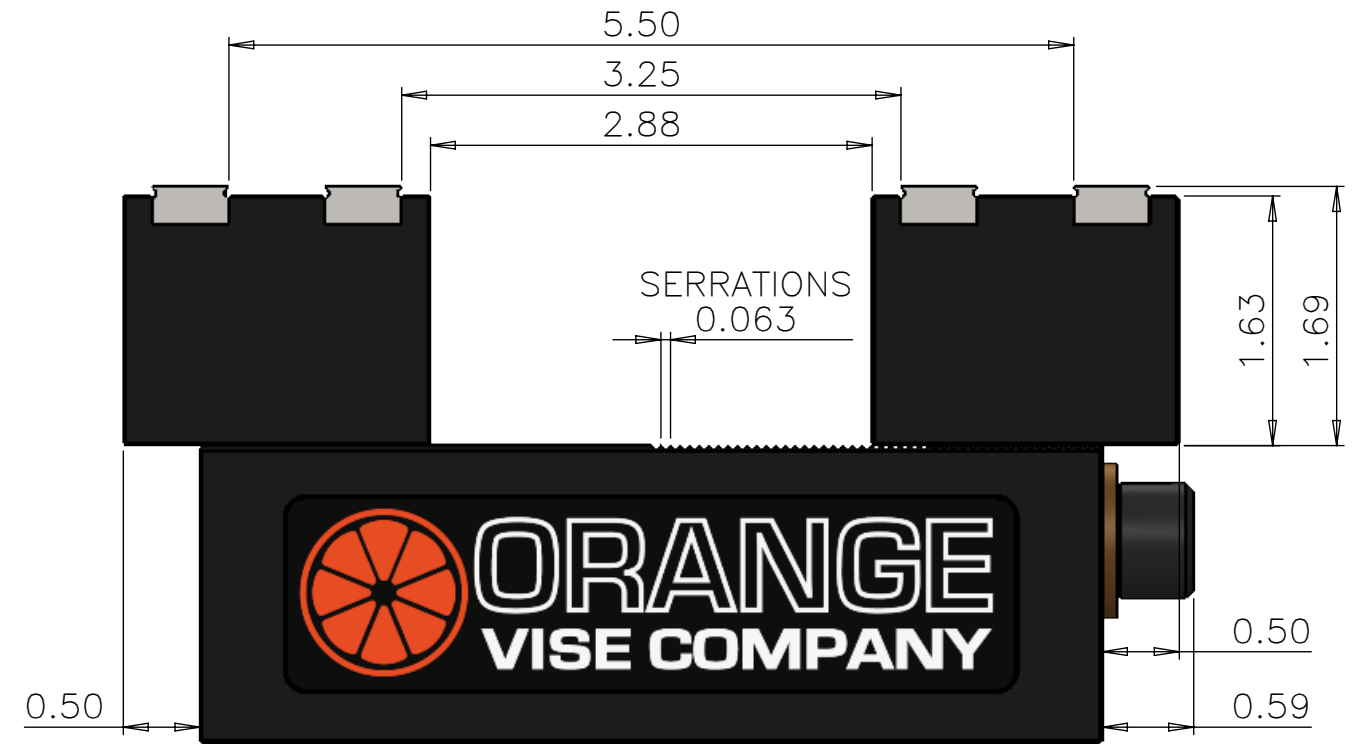

DELTA IV COMPACT VISE
 CLAMPING CAPACITIES & DIMENSIONS
 MASTER JAWSET B – 1/2" GRIPPING STRIP

STEEL MASTER JAWSET B
 FULLY CLOSED

STEEL MASTER JAWSET B
 FULLY OPENED