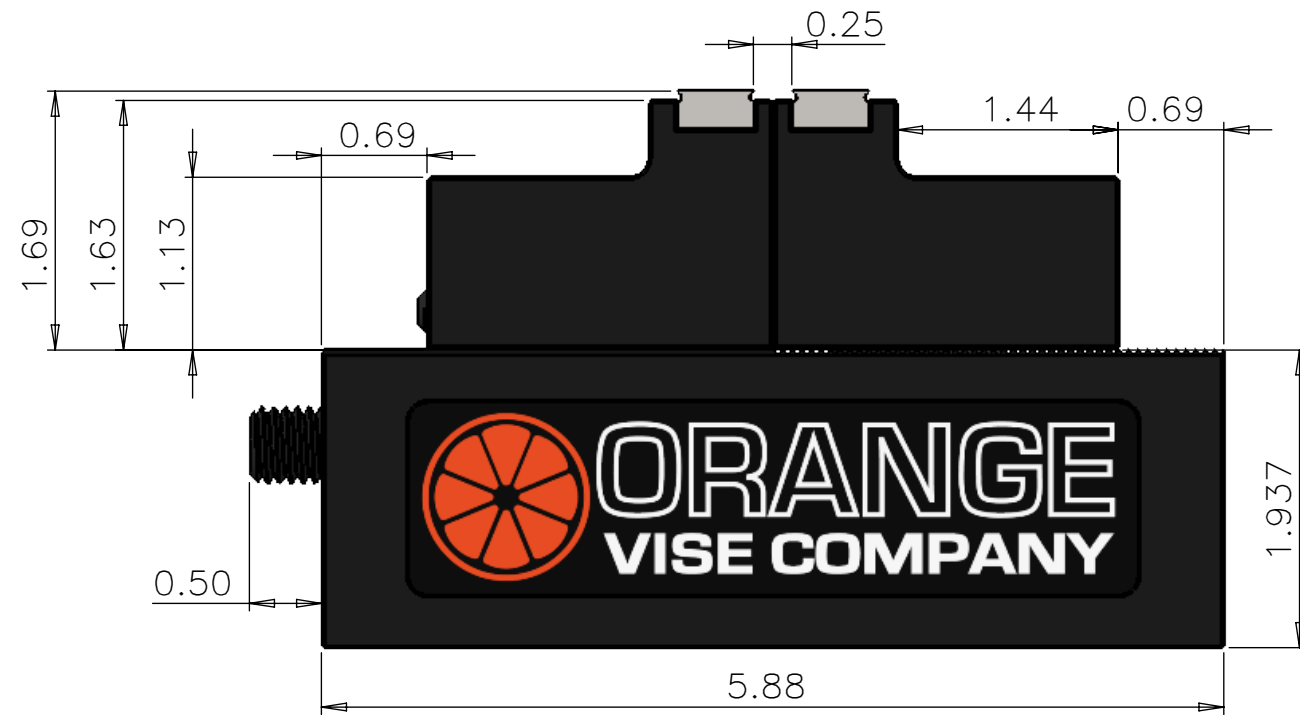

DELTA IV COMPACT VISE
 CLAMPING CAPACITIES & DIMENSIONS
 MASTER JAWSET A – 1/2" GRIPPING STRIP

STEEL MASTER JAWSET A
 FULLY CLOSED

STEEL MASTER JAWSET A
 FULLY OPENED