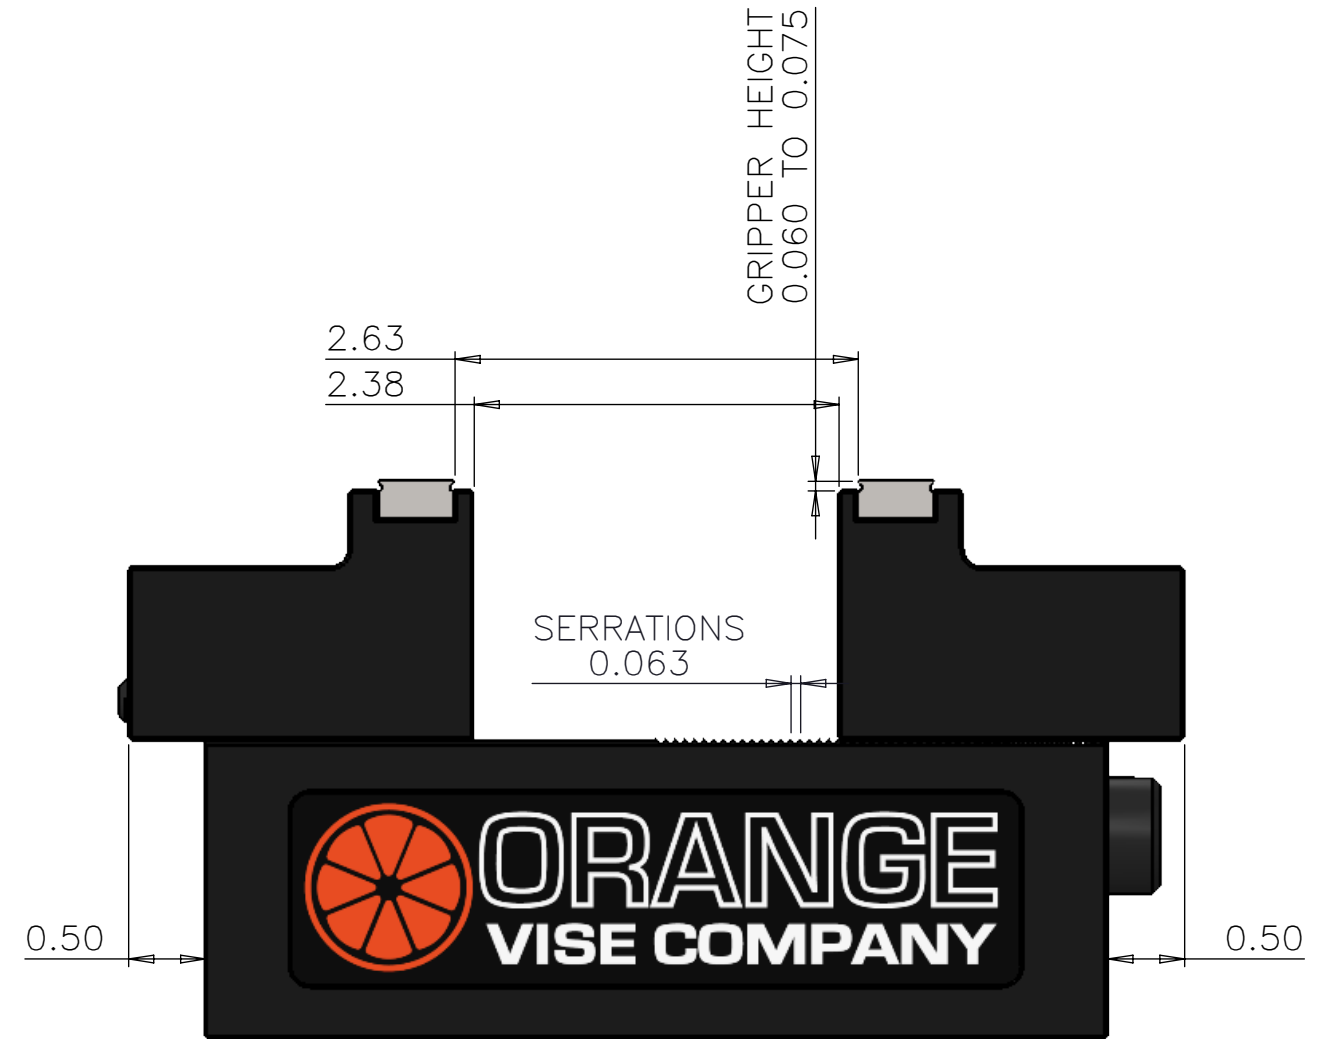

DELTA IV COMPACT VISE
 CLAMPING CAPACITIES & DIMENSIONS
 MASTER JAWSET A – 1/2" GRIPPING STRIP

STEEL MASTER JAWSET A
 FULLY CLOSED

STEEL MASTER JAWSET A
 FULLY OPENED