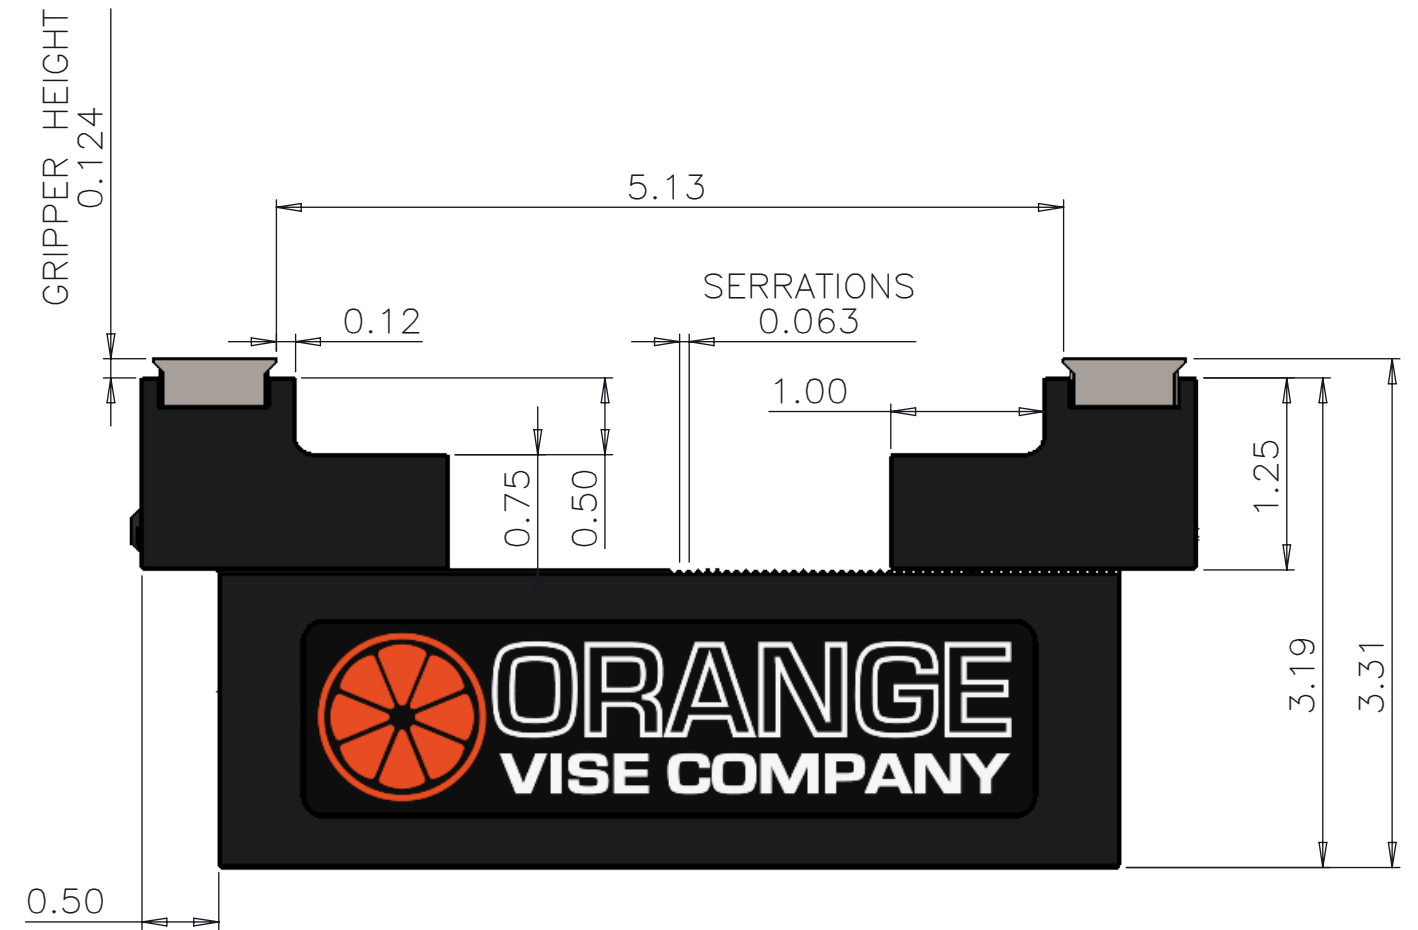

DELTA IV COMPACT VISE
 CLAMPING CAPACITIES & DIMENSIONS
 MASTER JAWSET B – MMM USA PIRANHA STRIP

MASTER JAWSET B
 FULLY CLOSED

MASTER JAWSET B
 FULLY OPENED