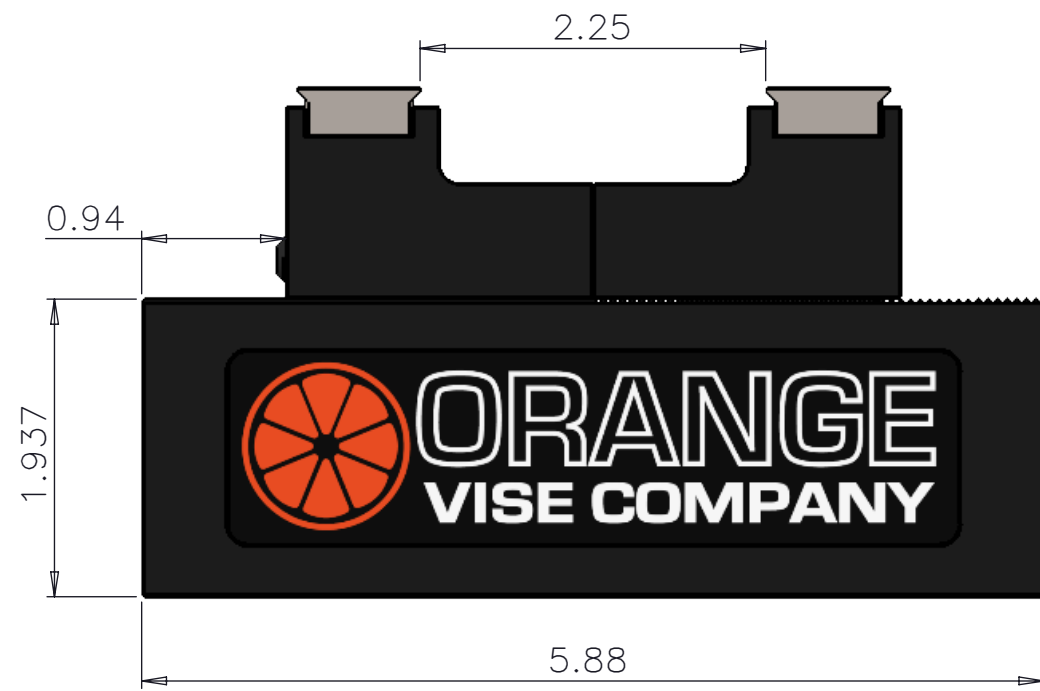

DELTA IV COMPACT VISE
 CLAMPING CAPACITIES & DIMENSIONS
 MASTER JAWSET B – MMM USA PIRANHA STRIP

MASTER JAWSET B
 FULLY CLOSED

MASTER JAWSET B
 FULLY OPENED