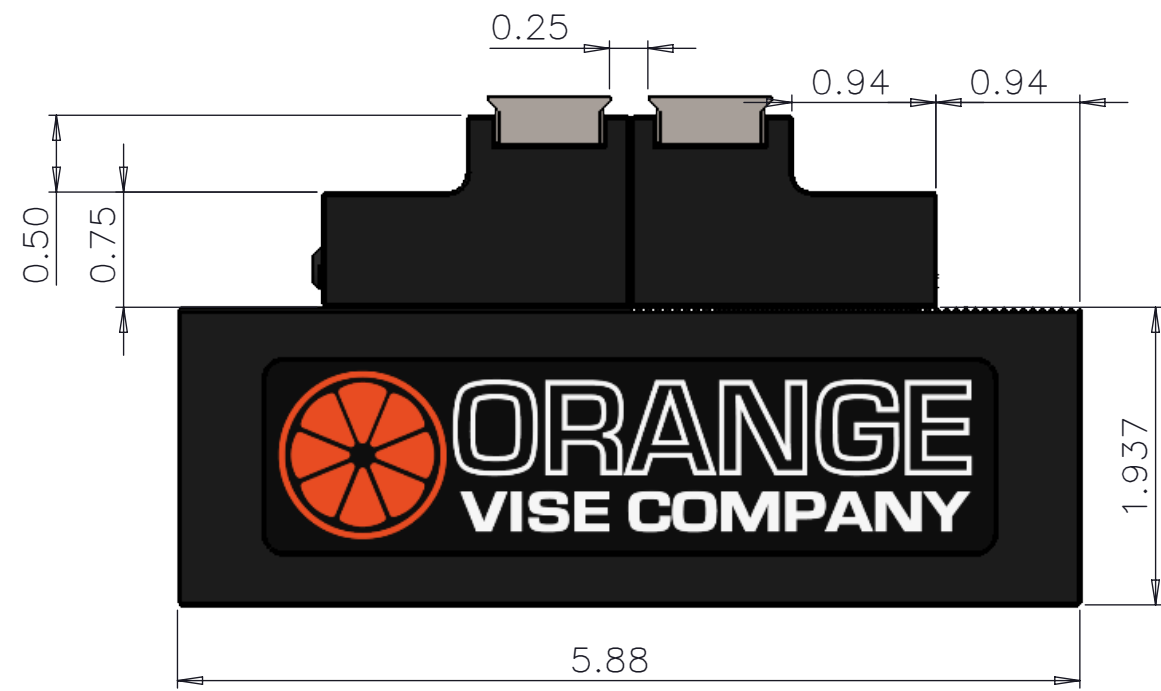

DELTA IV COMPACT VISE
 CLAMPING CAPACITIES & DIMENSIONS
 MASTER JAWSET A – MMM USA PIRANHA STRIP

MASTER JAWSET A
 FULLY CLOSED

MASTER JAWSET A
 FULLY OPENED