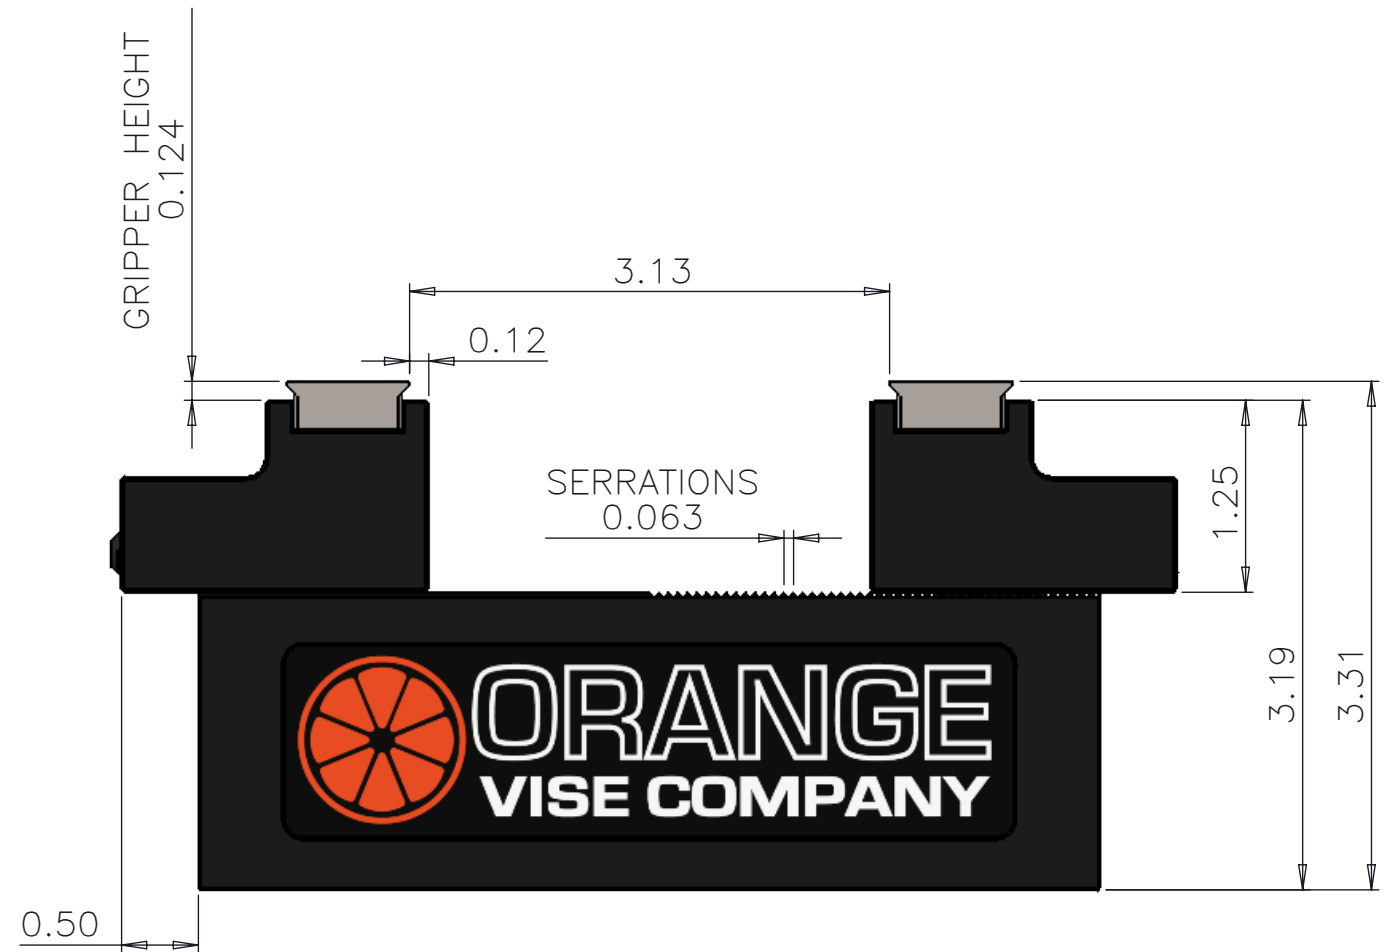

DELTA IV COMPACT VISE
 CLAMPING CAPACITIES & DIMENSIONS
 MASTER JAWSET A – MMM USA PIRANHA STRIP

MASTER JAWSET A
 FULLY CLOSED

MASTER JAWSET A
 FULLY OPENED