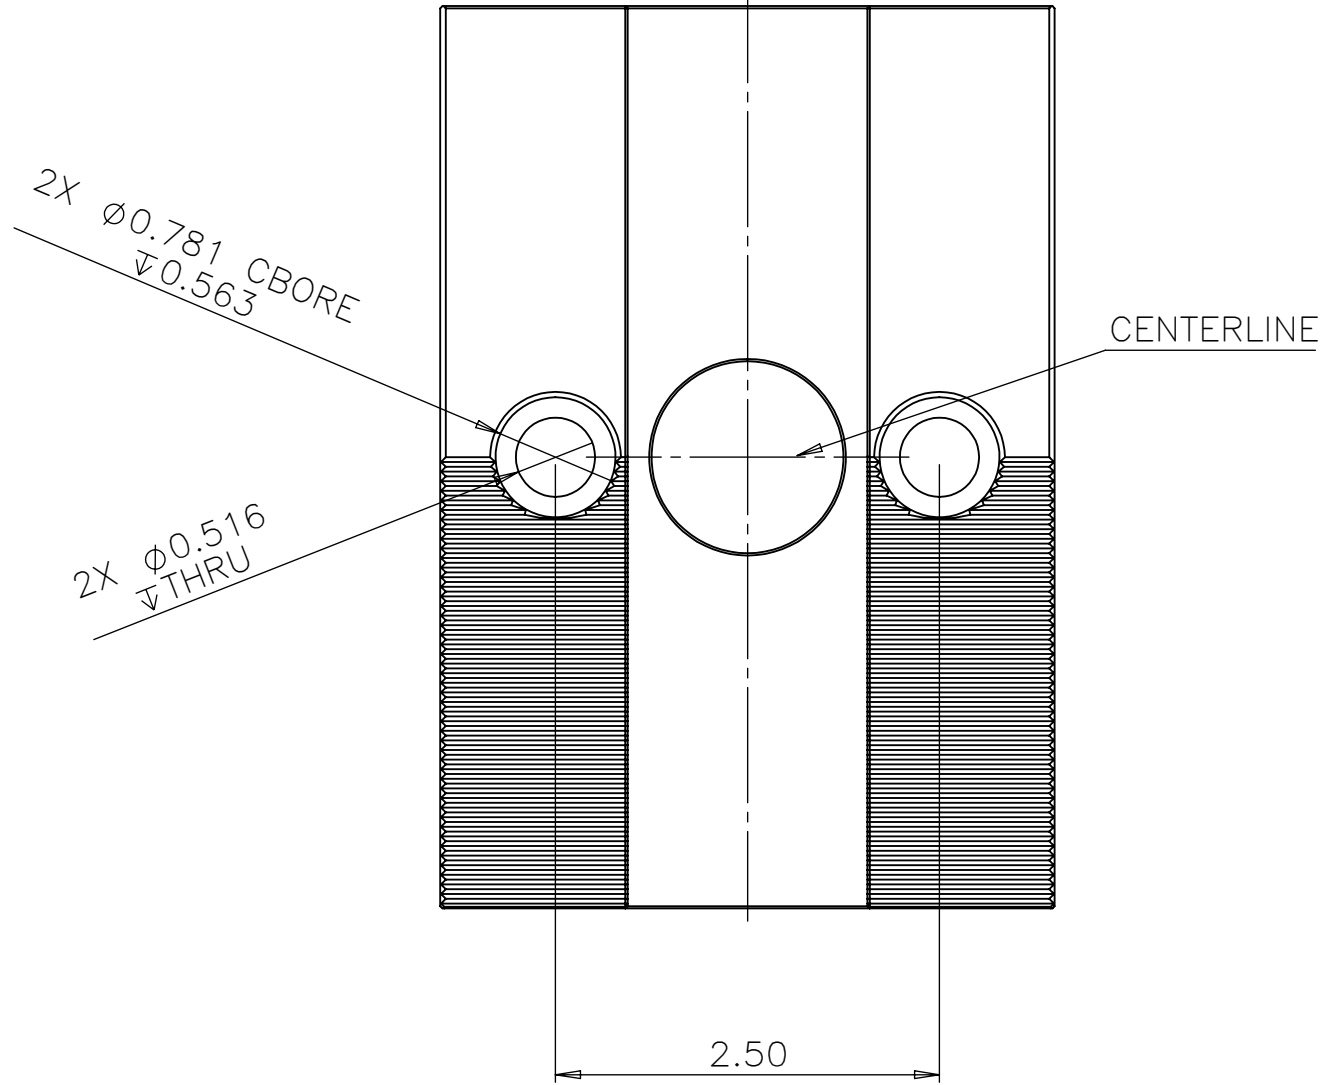

DIRECT BOLT-ON MOUNTING OPTION
 FOR DELTA IV COMPACT VISE
 BY ORANGE VISE COMPANY LLC

TOP VIEW

BOTTOM VIEW

B

B

A

A

- 1 1X BALL COUPLER INTERFACE
- 2 2X $\phi 0.500 \pm 0.55$ UNDERSIZED 1/2" DOWEL INTERFACE
- 3 2X $\phi 0.627 \pm 0.25$ T-SLOT KEY INTERFACE FOR DRILL BUSHING
- 4 2X $\phi 0.501 \pm 0.55$ STANDARD 1/2" DOWEL INTERFACE