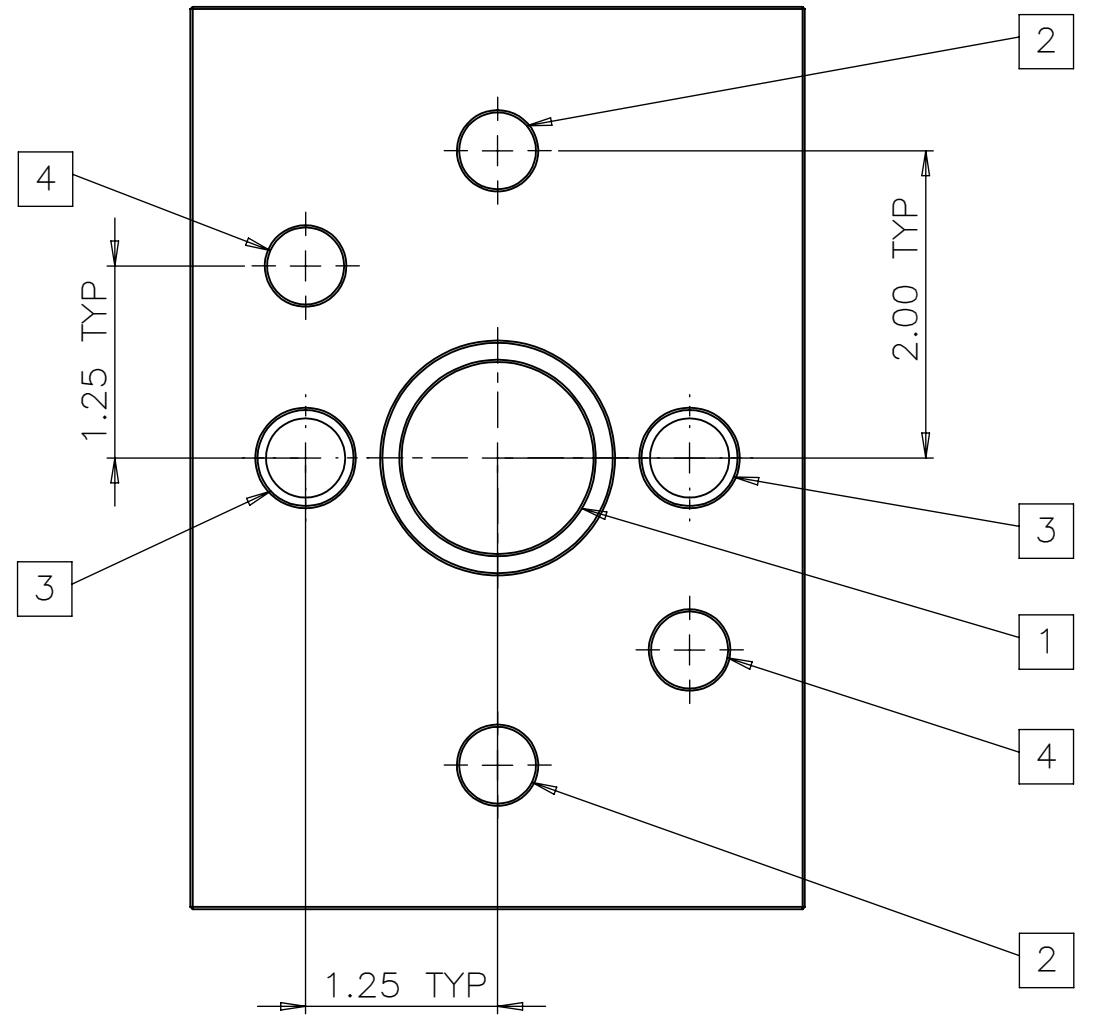

DIRECT BOLT-ON MOUNTING OPTION
 FOR DELTA IV COMPACT VISE
 BY ORANGE VISE COMPANY LLC

TOP VIEW

BOTTOM VIEW

B

B

A

A

- 1 1X BALL COUPLER INTERFACE
- 2 2X $\phi 0.500 \pm 0.55$ UNDERSIZED 1/2" DOWEL INTERFACE
- 3 2X $\phi 0.627 \pm 0.25$ T-SLOT KEY INTERFACE FOR DRILL BUSHING
- 4 2X $\phi 0.501 \pm 0.55$ STANDARD 1/2" DOWEL INTERFACE

4

3

2

1