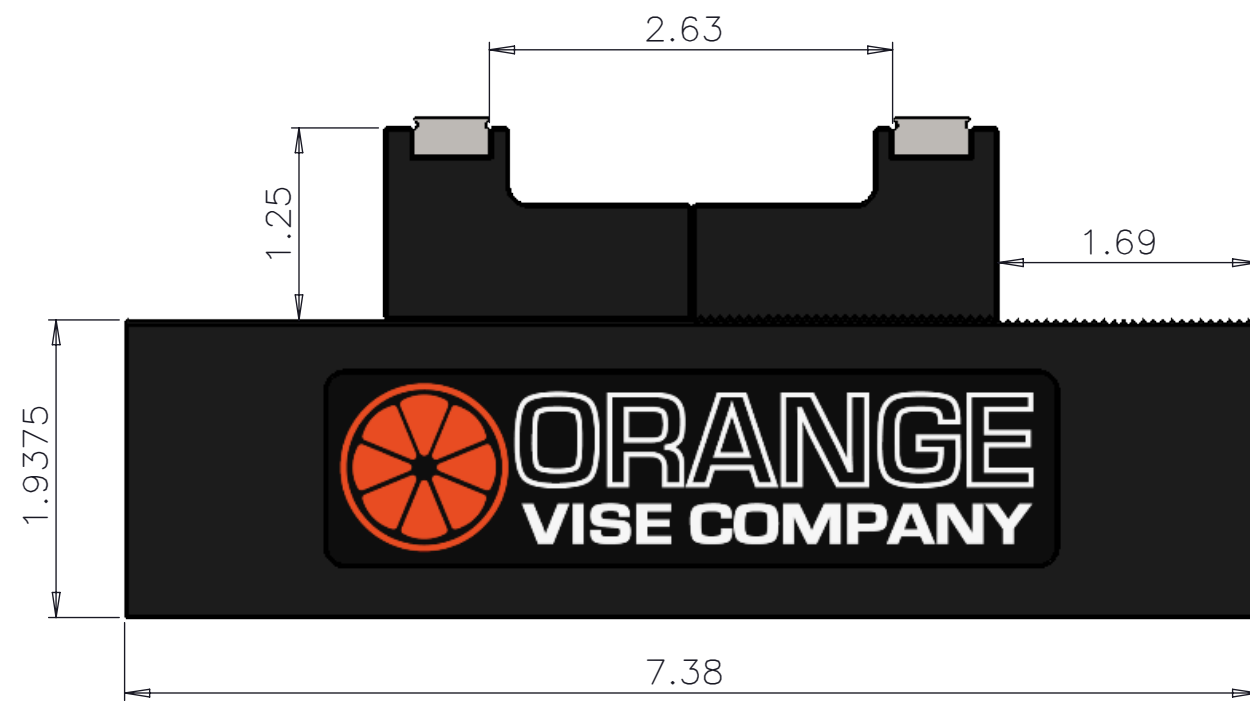

DELTA IV-750 COMPACT VISE
 7.5" NOMINAL LENGTH
 CLAMPING CAPACITIES & DIMENSIONS
 MASTER JAWSET B - 1/2" GRIPPING STRIP

MASTER JAWSET B
 FULLY CLOSED

MASTER JAWSET B
 FULLY OPENED