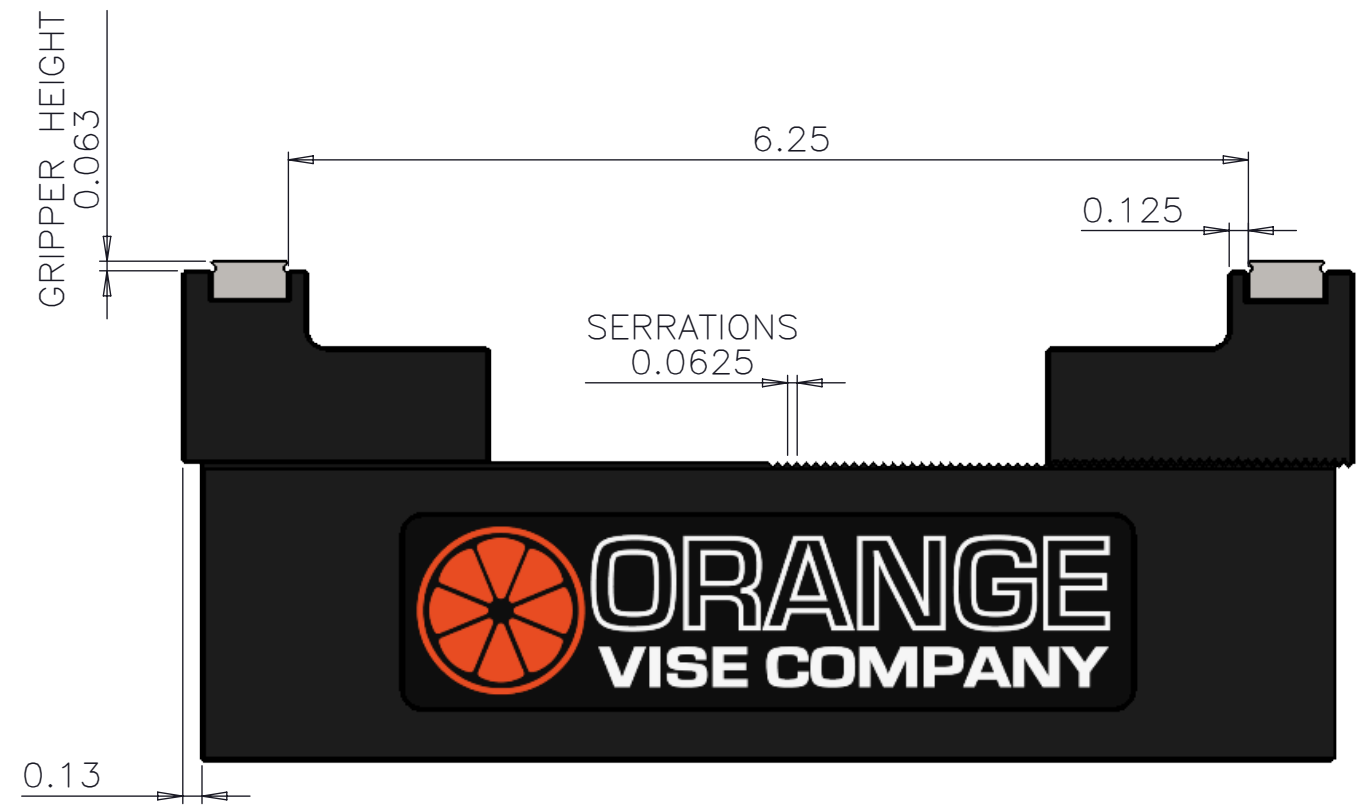

DELTA IV-750 COMPACT VISE
 7.5" NOMINAL LENGTH
 CLAMPING CAPACITIES & DIMENSIONS
 MASTER JAWSET B - 1/2" GRIPPING STRIP

MASTER JAWSET B
 FULLY CLOSED

MASTER JAWSET B
 FULLY OPENED