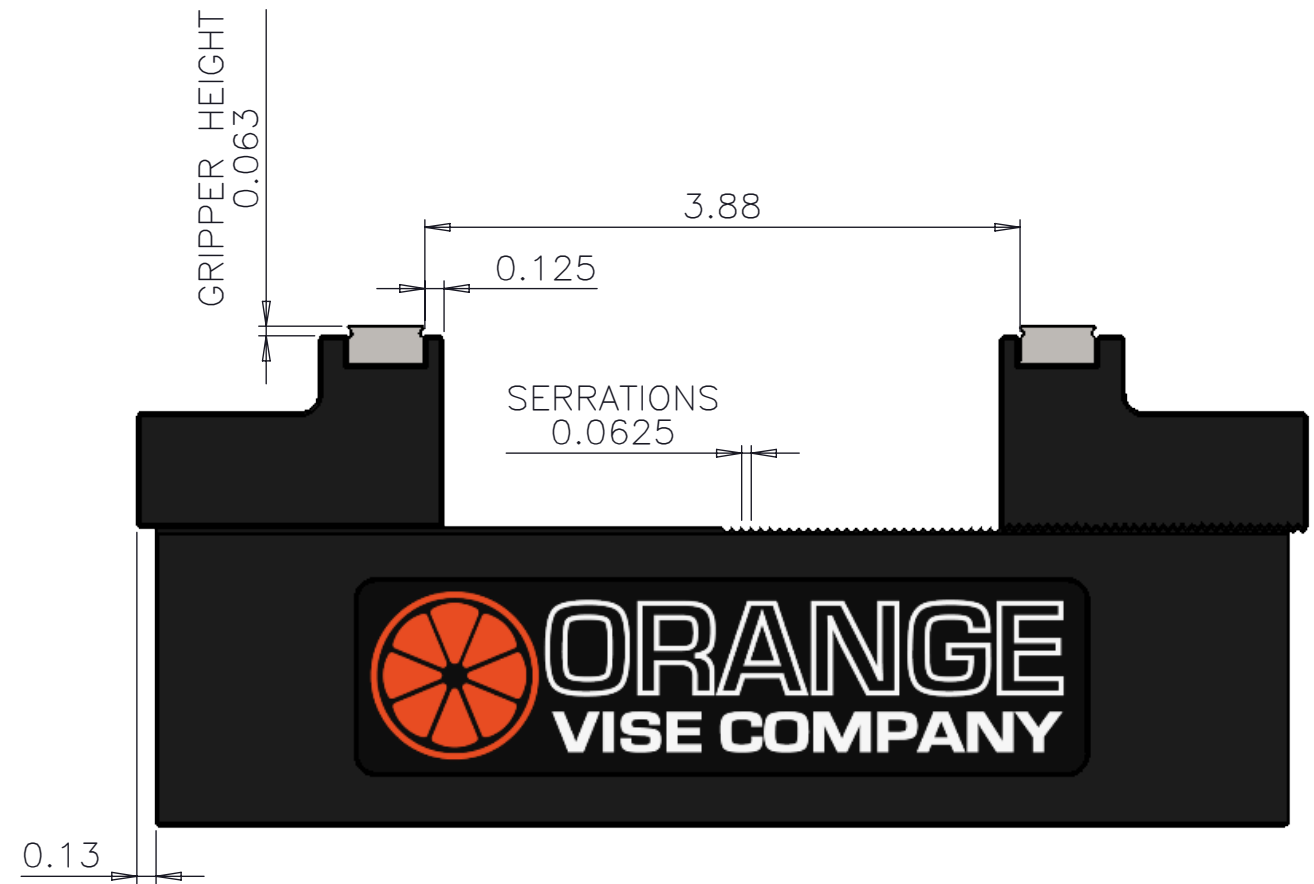

DELTA IV-750 COMPACT VISE
 7.5" NOMINAL LENGTH
 CLAMPING CAPACITIES & DIMENSIONS
 MASTER JAWSET A - 1/2" GRIPPING STRIP

MASTER JAWSET A
 FULLY CLOSED

MASTER JAWSET A
 FULLY OPENED