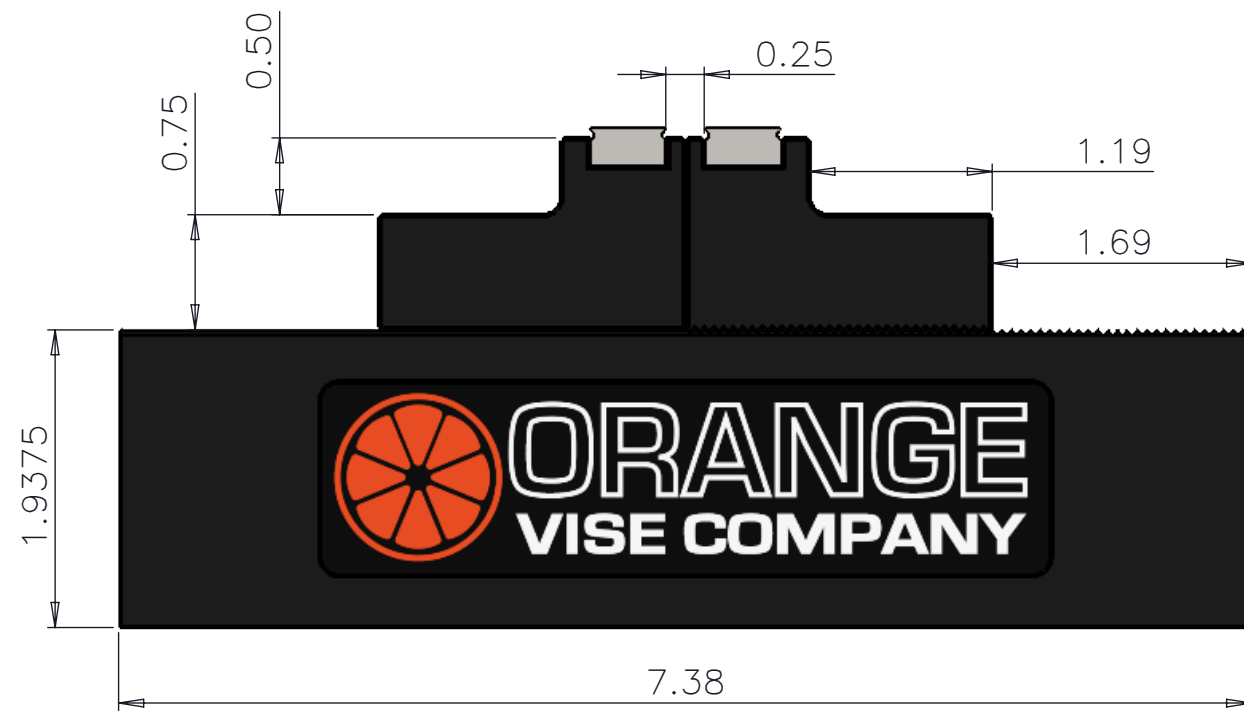

DELTA IV-750 COMPACT VISE
 7.5" NOMINAL LENGTH
 CLAMPING CAPACITIES & DIMENSIONS
 MASTER JAWSET A - 1/2" GRIPPING STRIP

MASTER JAWSET A
 FULLY CLOSED

MASTER JAWSET A
 FULLY OPENED