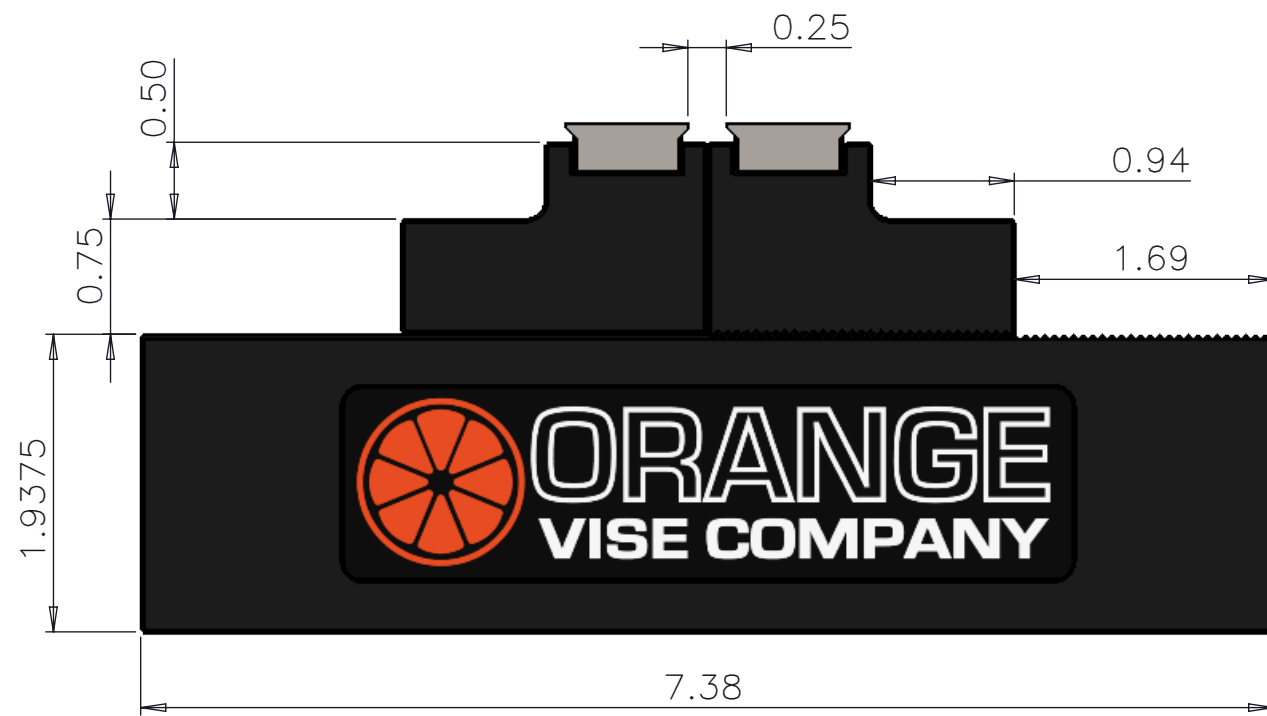

DELTA IV-750 COMPACT VISE
 7.5" NOMINAL LENGTH
 CLAMPING CAPACITIES & DIMENSIONS
 MASTER JAWSET A - MMM USA PIRANHA STRIP

MASTER JAWSET A
 FULLY CLOSED

MASTER JAWSET A
 FULLY OPENED