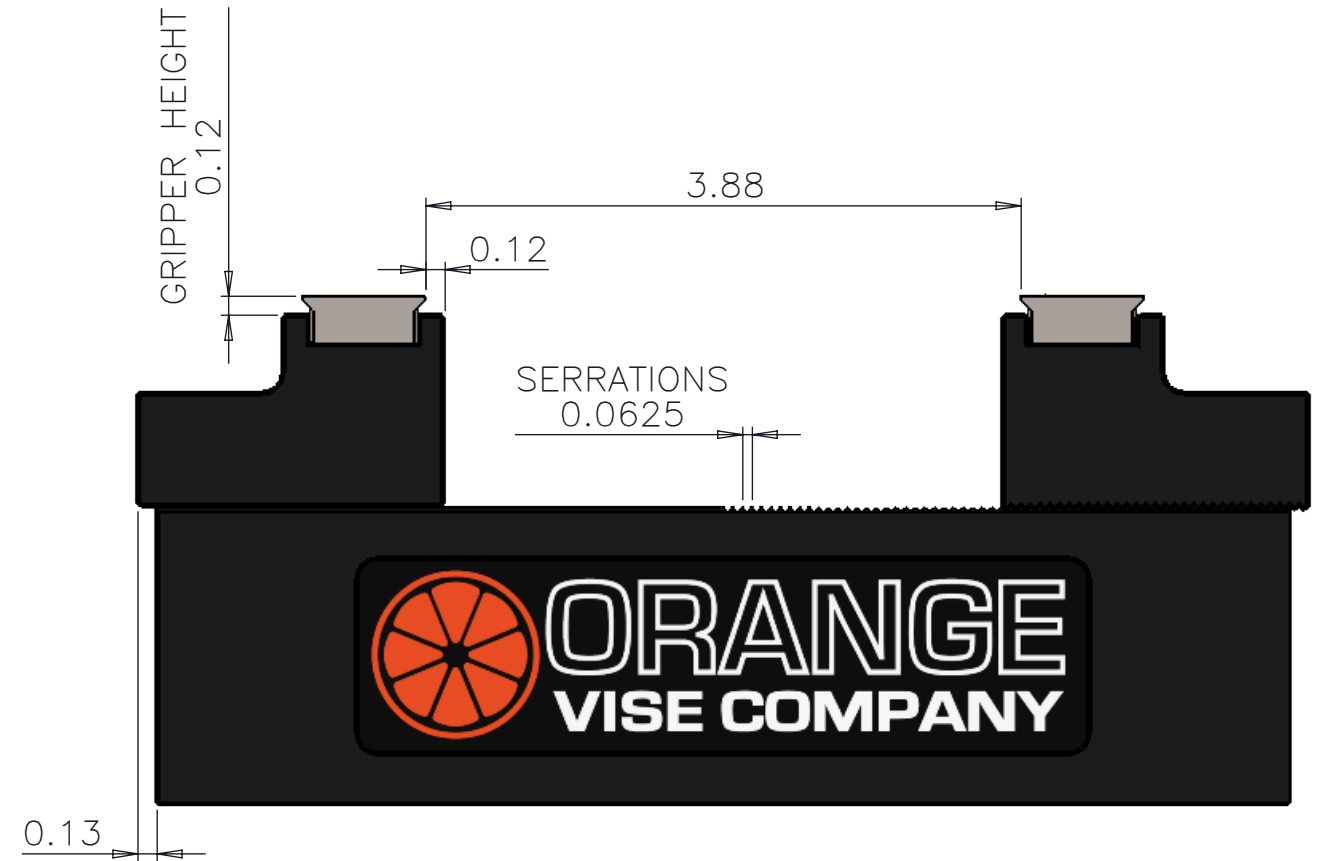

DELTA IV-750 COMPACT VISE
 7.5" NOMINAL LENGTH
 CLAMPING CAPACITIES & DIMENSIONS
 MASTER JAWSET A - MMM USA PIRANHA STRIP

MASTER JAWSET A
 FULLY CLOSED

MASTER JAWSET A
 FULLY OPENED