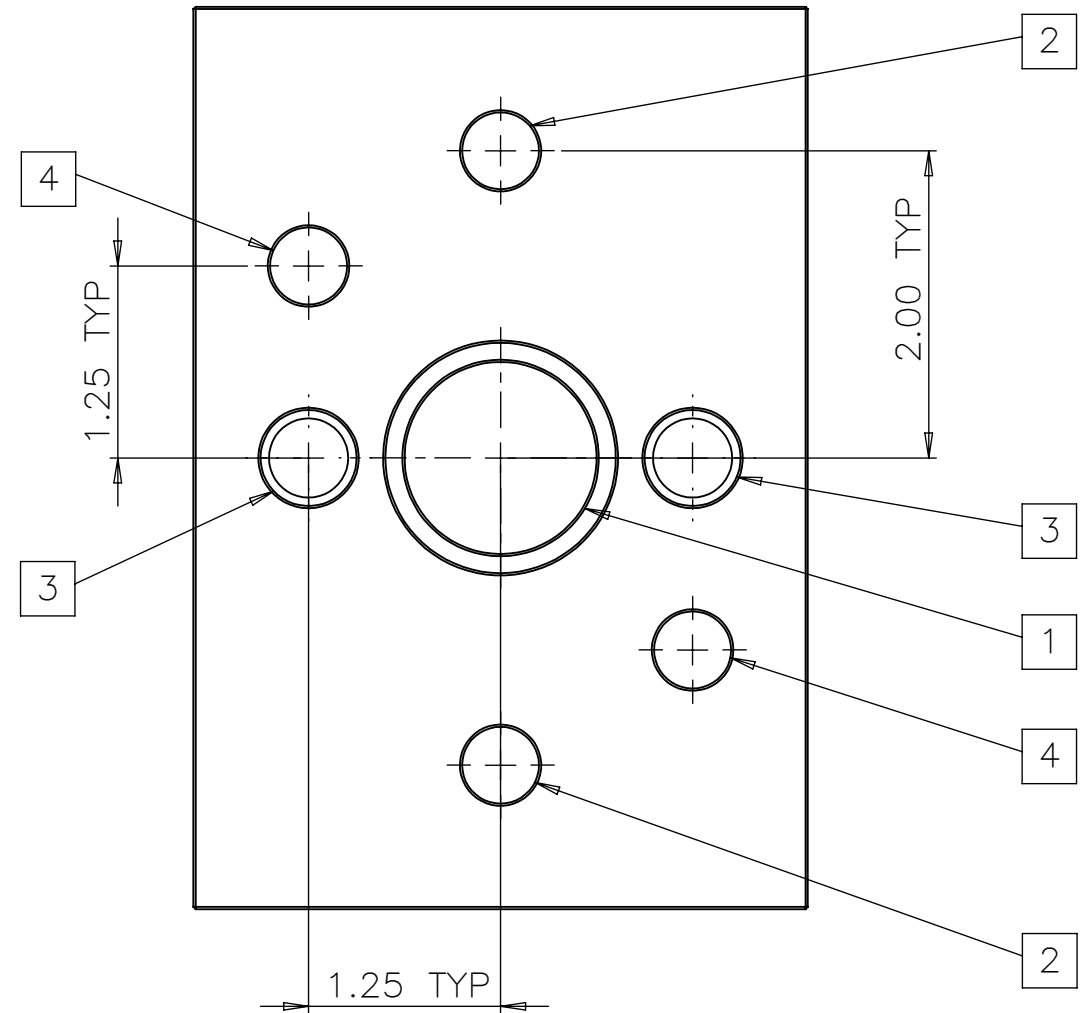

SMW BOLT-ON MOUNTING OPTION  
 (COMPATIBLE WITH SAUNDERS MACHINE WORKS SUBPLATE)  
 FOR DELTA IV COMPACT VISE  
 BY ORANGE VISE COMPANY LLC

TOP VIEW

BOTTOM VIEW

- 1 1X BALL COUPLER INTERFACE
- 2 2X  $\phi 0.500 \mp 0.55$  UNDERSIZED 1/2" DOWEL INTERFACE
- 3 2X  $\phi 0.627 \mp 0.25$  T-SLOT KEY INTERFACE FOR DRILL BUSHING
- 4 2X  $\phi 0.501 \mp 0.55$  STANDARD 1/2" DOWEL INTERFACE