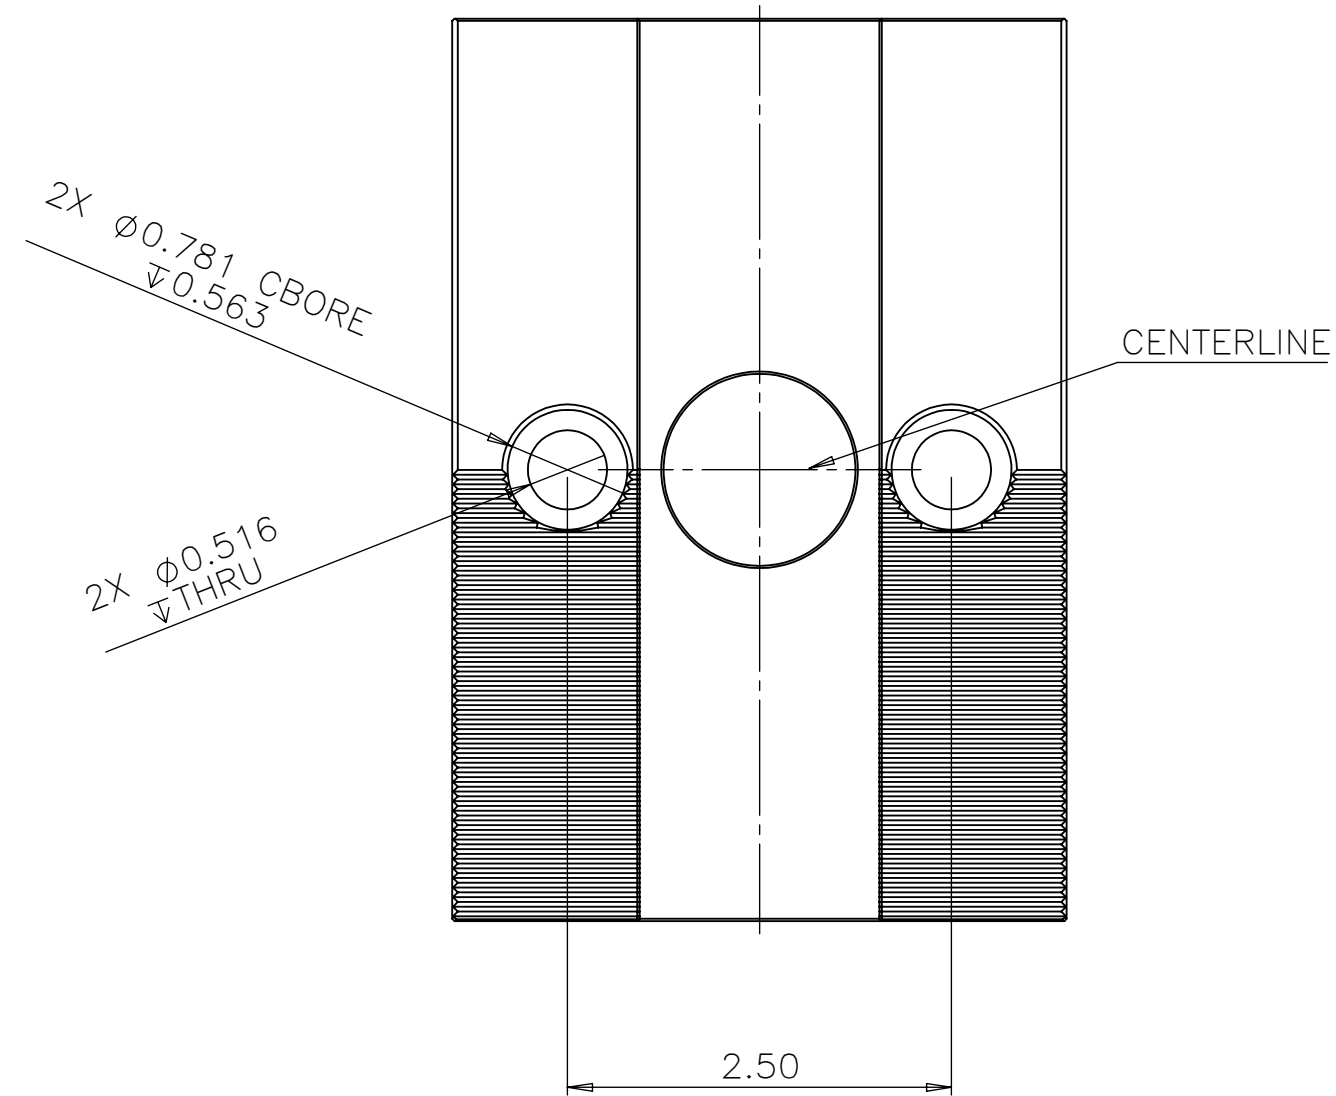

SMW BOLT-ON MOUNTING OPTION  
 (COMPATIBLE WITH SAUNDERS MACHINE WORKS SUBPLATE)  
 FOR DELTA IV COMPACT VISE  
 BY ORANGE VISE COMPANY LLC

TOP VIEW

BOTTOM VIEW

- 1 1X BALL COUPLER INTERFACE
- 2 2X  $\phi 0.500 \mp 0.55$  UNDERSIZED 1/2" DOWEL INTERFACE
- 3 2X  $\phi 0.627 \mp 0.25$  T-SLOT KEY INTERFACE FOR DRILL BUSHING
- 4 2X  $\phi 0.501 \mp 0.55$  STANDARD 1/2" DOWEL INTERFACE