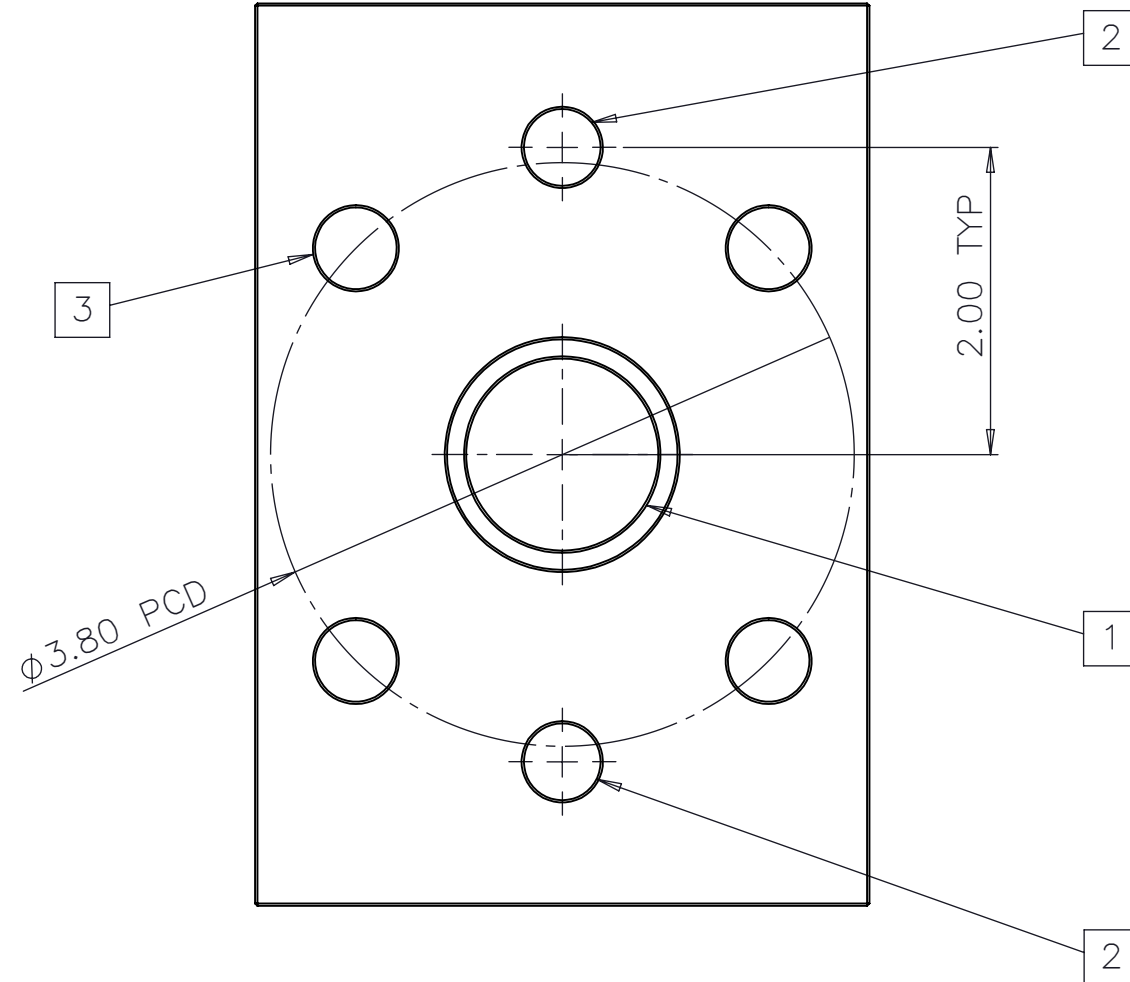

4

3

2

1

MATSUURA MAM72-25V / CUBLEX-25 / CUBLEX-35 / MAM72-35V(N) / CUBLEX-35(N)
 CUSTOM MOUNTING OPTION FOR INCH PALLETS
 FOR DELTA IV COMPACT VISE
 BY ORANGE VISE COMPANY LLC

TOP VIEW

BOTTOM VIEW

B

B

A

A

- 1 1X BALL COUPLER INTERFACE
- 2 2X $\phi 0.5001 \downarrow 0.55$ BORES FOR $\phi 0.4993$ " UNDERSIZED DOWELS
- 3 4X 1/2" OR M12 \downarrow THRU MOUNTING HOLES

4

3

2

1