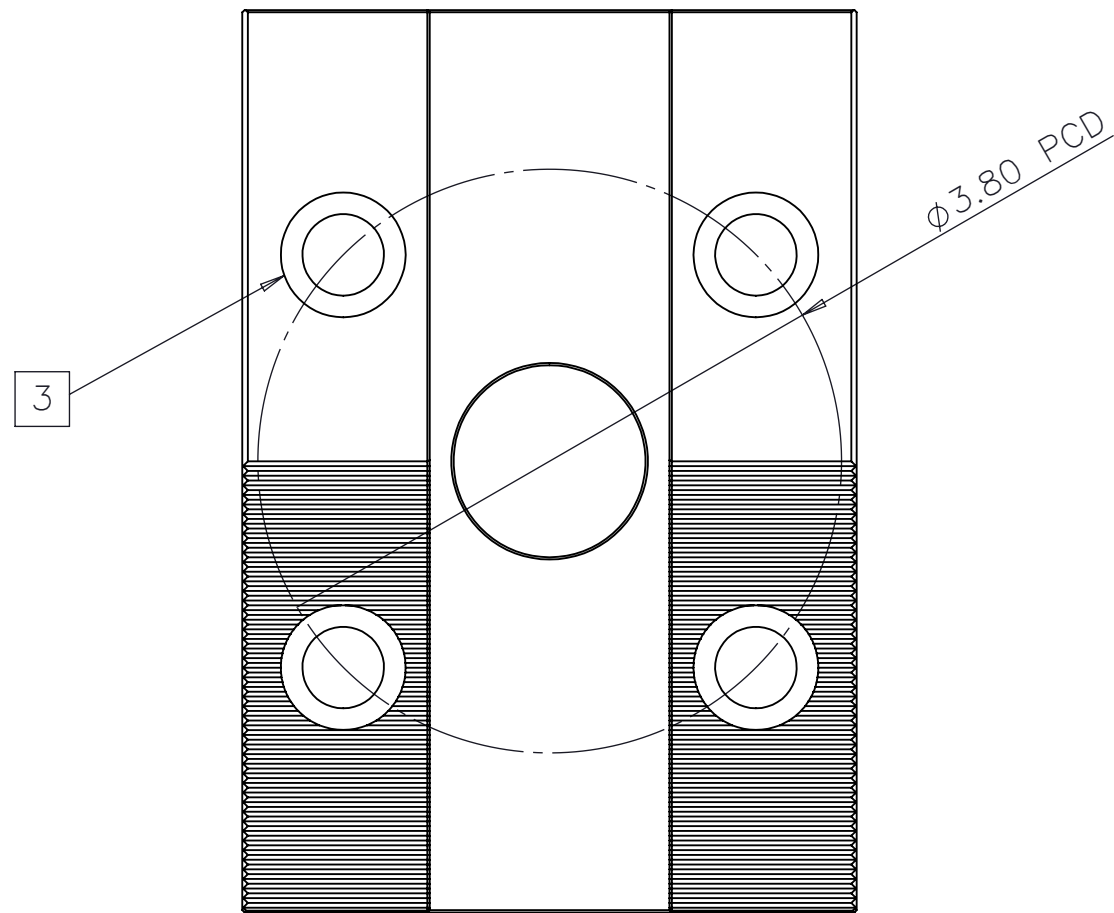

4

3

2

1

MATSUURA MAM72-25V / CUBLEX-25 / CUBLEX-35 / MAM72-35V(N) / CUBLEX-35(N)
 CUSTOM MOUNTING OPTION FOR INCH PALLETS
 FOR DELTA IV COMPACT VISE
 BY ORANGE VISE COMPANY LLC

TOP VIEW

BOTTOM VIEW

B

B

A

A

- 1 1X BALL COUPLER INTERFACE
- 2 2X $\phi 0.5001 \downarrow 0.55$ BORES FOR $\phi 0.4993$ " UNDERSIZED DOWELS
- 3 4X 1/2" OR M12 \downarrow THRU MOUNTING HOLES

4

3

2

1