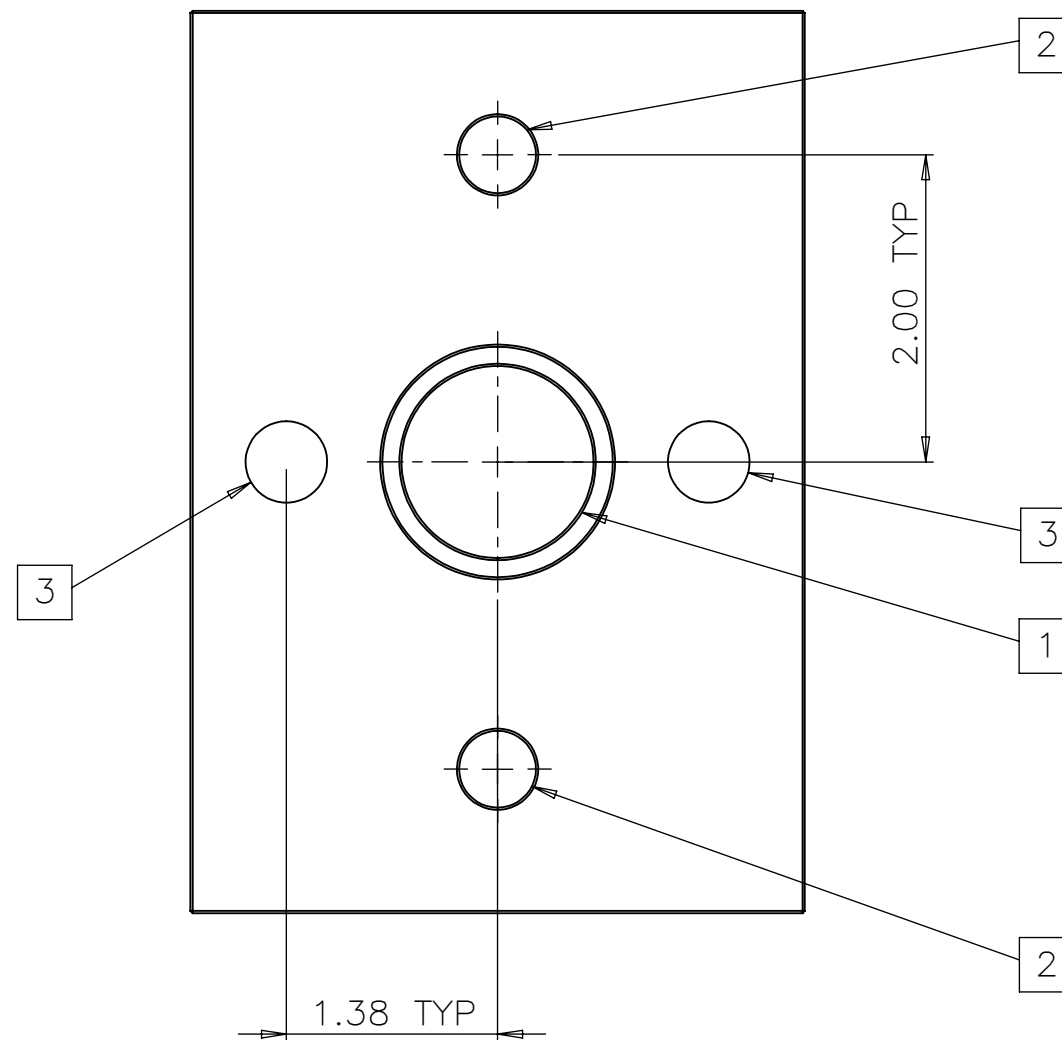

BASIC BOLT-ON MOUNTING OPTION  
 FOR DELTA IV COMPACT VISE  
 BY ORANGE VISE COMPANY LLC

TOP VIEW

BOTTOM VIEW

- 1 1X BALL COUPLER INTERFACE
- 2 2X Ø0.500  $\nabla$ 0.55 UNDERSIZED 1/2" DOWEL INTERFACE
- 3 2X Ø0.53 THRU HOLE