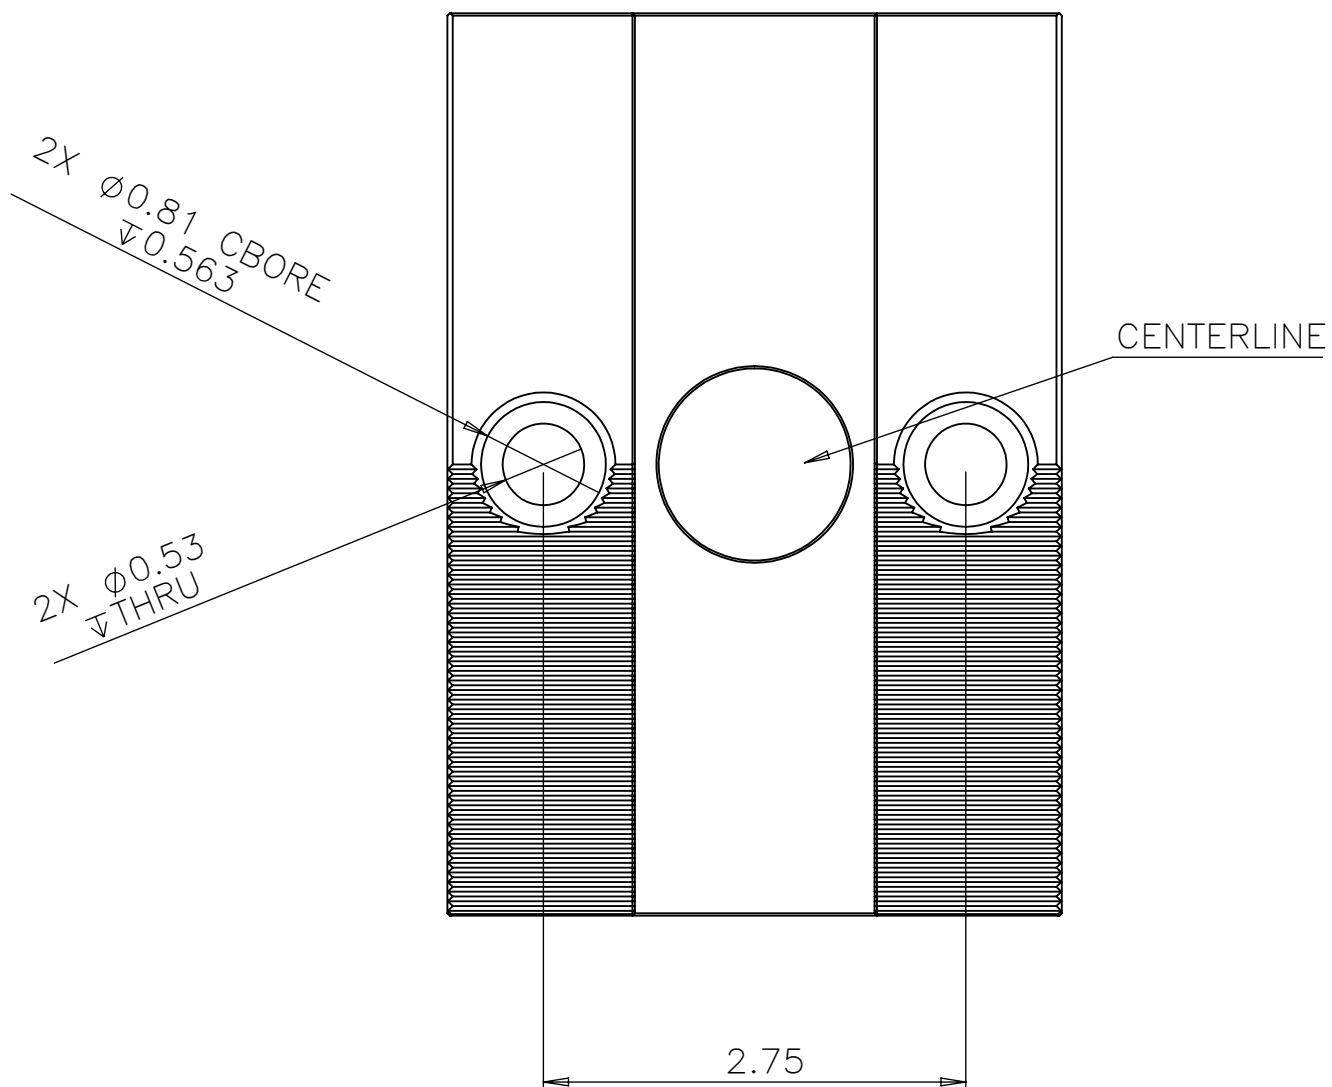

BASIC BOLT-ON MOUNTING OPTION  
 FOR DELTA IV COMPACT VISE  
 BY ORANGE VISE COMPANY LLC

TOP VIEW

BOTTOM VIEW

- 1 1X BALL COUPLER INTERFACE
- 2 2X Ø0.500  $\nabla$ 0.55 UNDERSIZED 1/2" DOWEL INTERFACE
- 3 2X Ø0.53 THRU HOLE