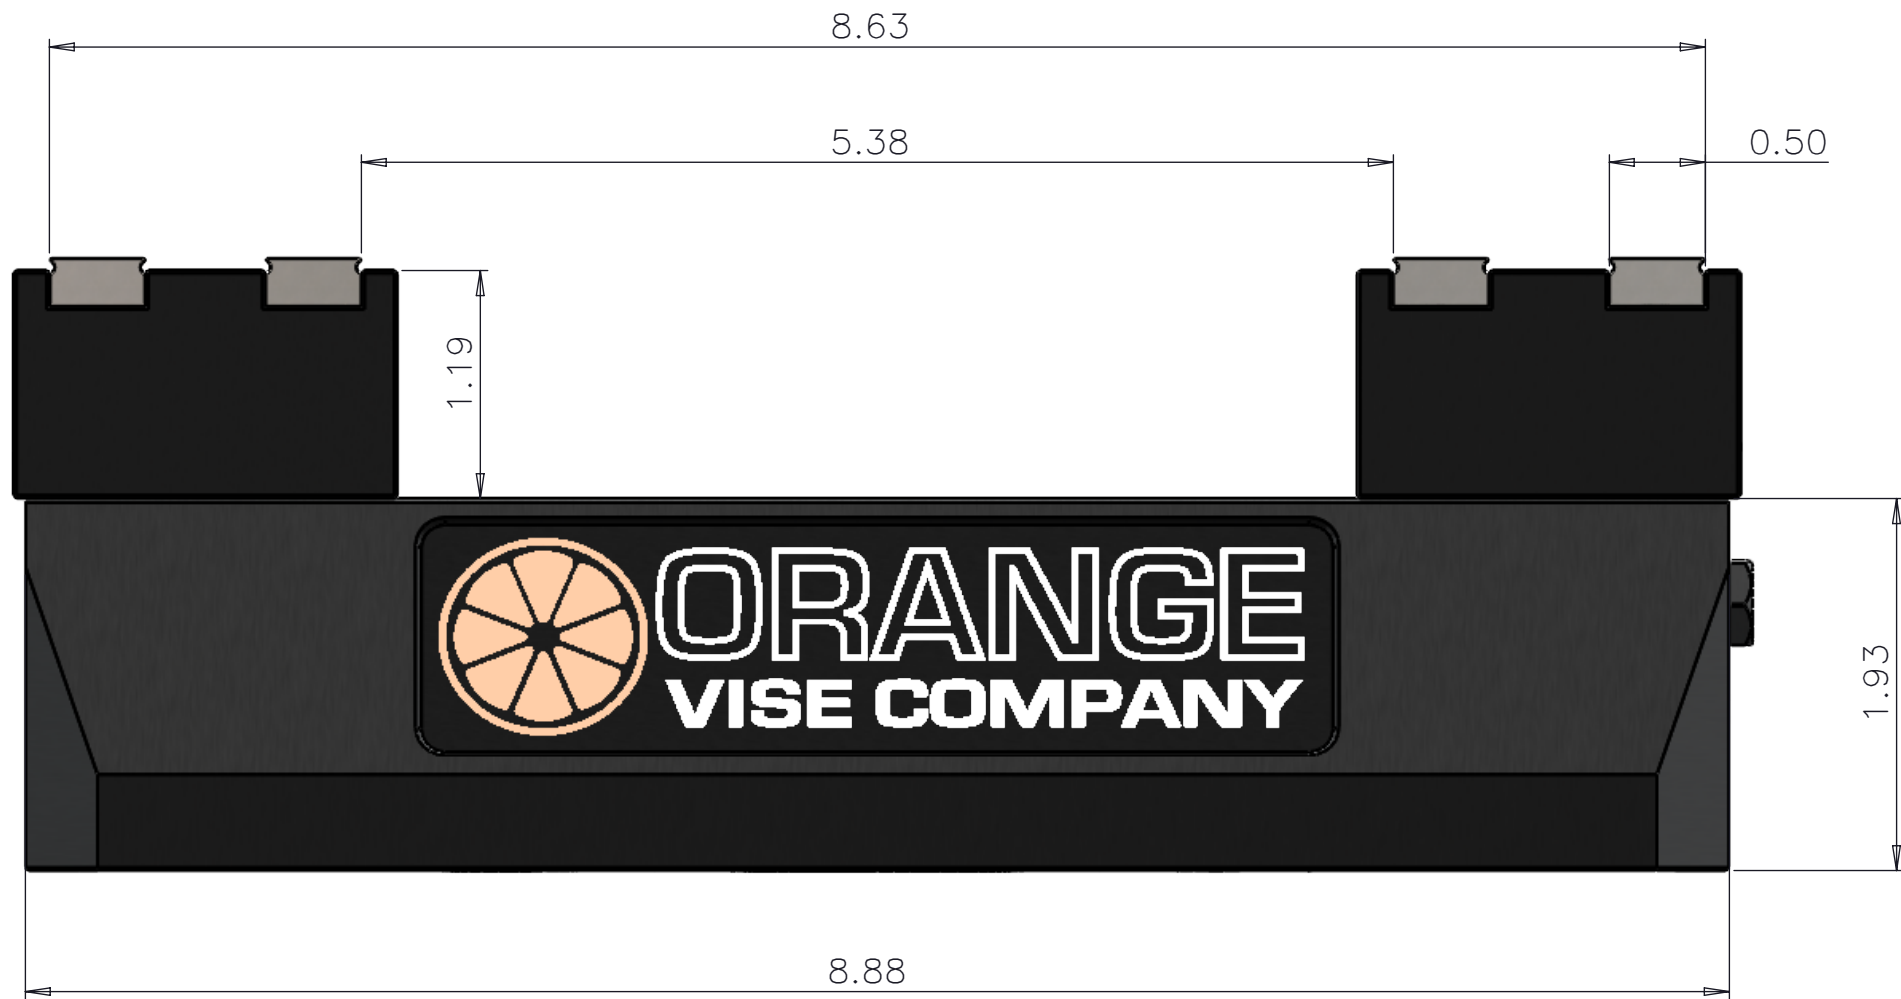

4

3

2

1

DELTA 4 SELF-CENTERING VISE (GEN 2)
 SKU: D496-900SC
 9" NOMINAL LENGTH
 CLAMPING CAPACITIES & DIMENSIONS
 DOUBLE-ROW GRIPPER JAWS (OPTIONAL)

B

B

A