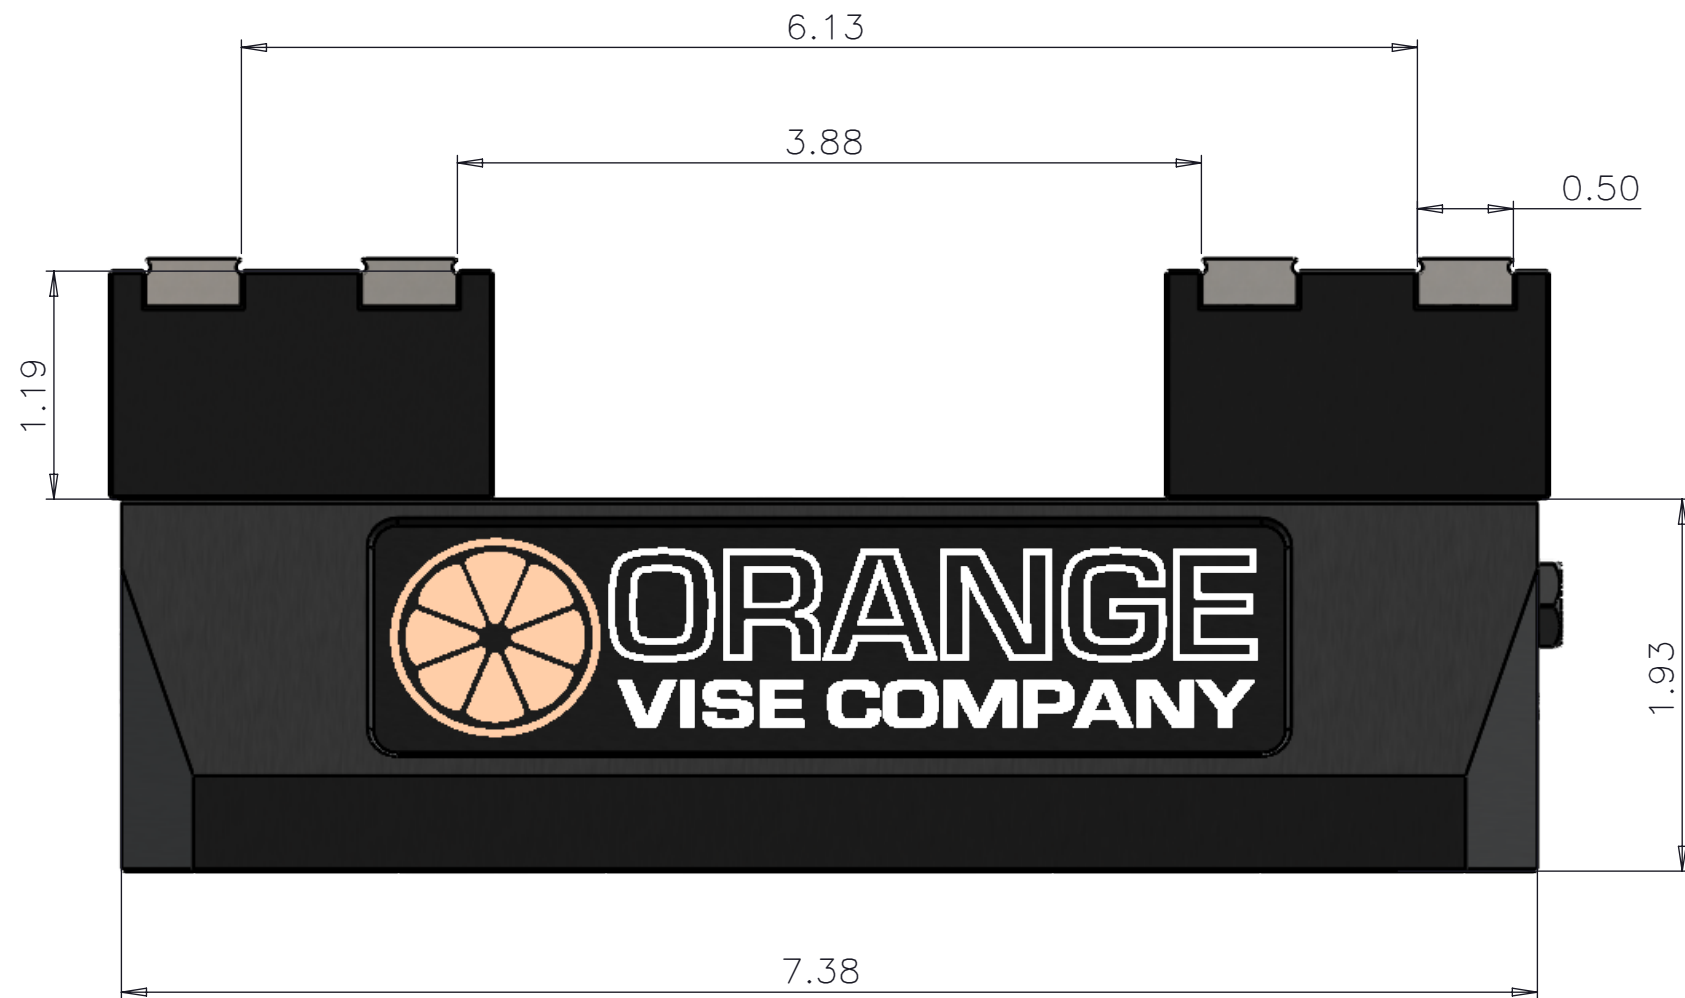

4

3

2

1

DELTA 4 SELF-CENTERING VISE (GEN 2)
 SKU: D496-750SC
 7.5" NOMINAL LENGTH
 CLAMPING CAPACITIES & DIMENSIONS
 DOUBLE-ROW GRIPPER JAWS (OPTIONAL)

B

B

A