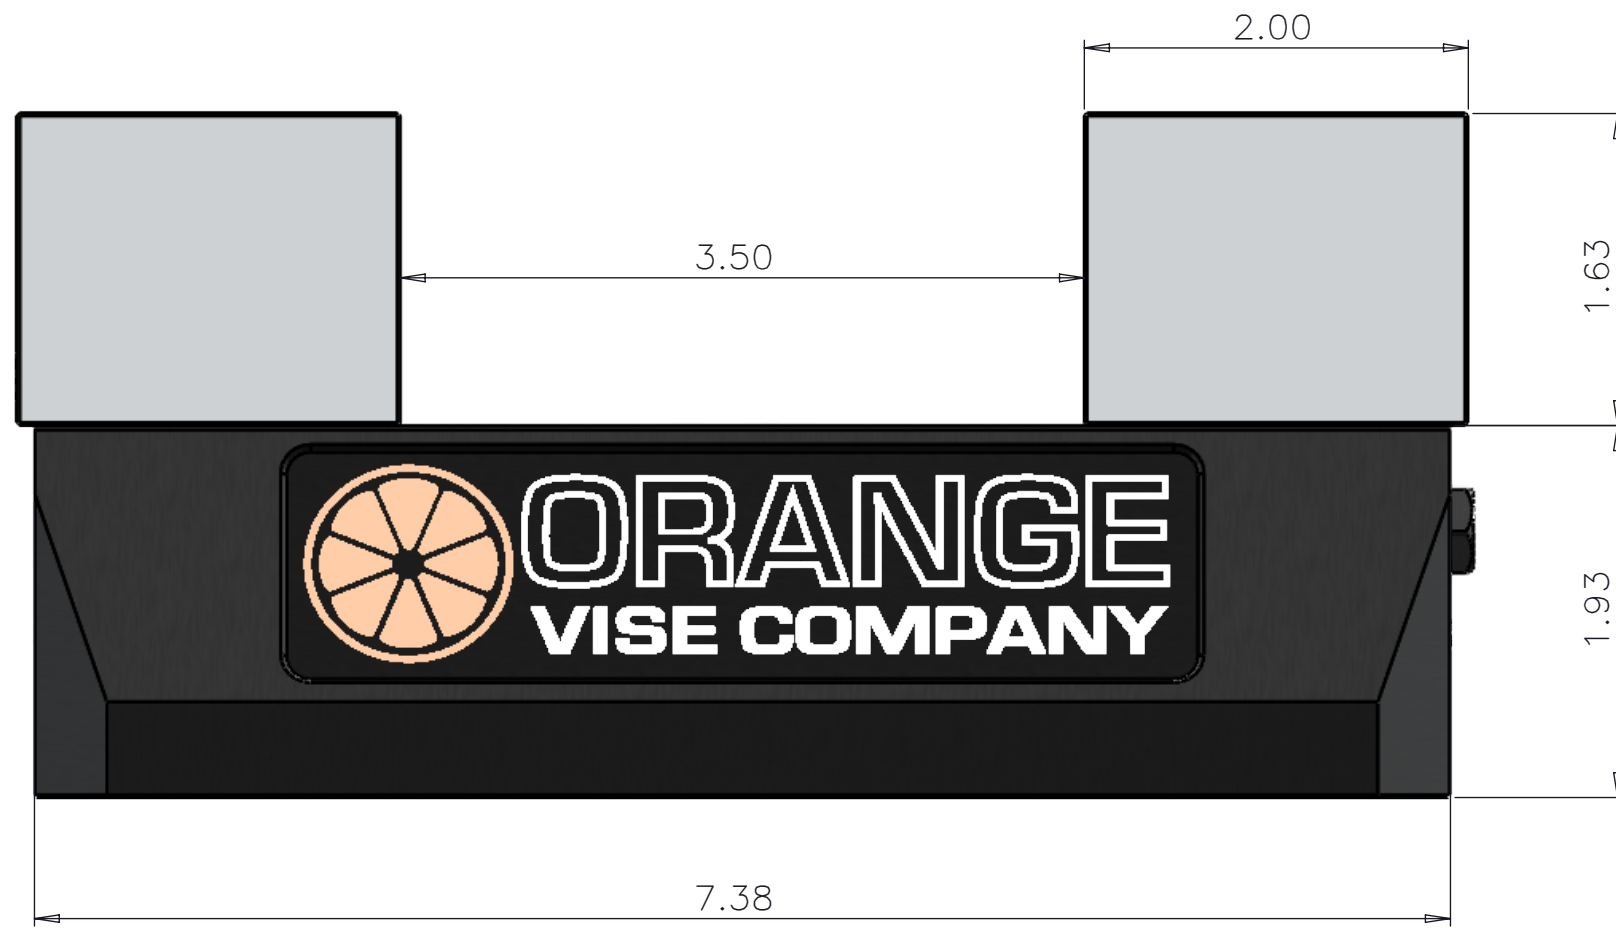

4

3

2

1

DELTA 4 SELF-CENTERING VISE (GEN 2)
 SKU: D496-750SC-AL
 7.5" NOMINAL LENGTH
 CLAMPING CAPACITIES & DIMENSIONS
 ALUMINUM SOFT JAWS (INCLUDED)

B

B

A

A

4

3

2

1