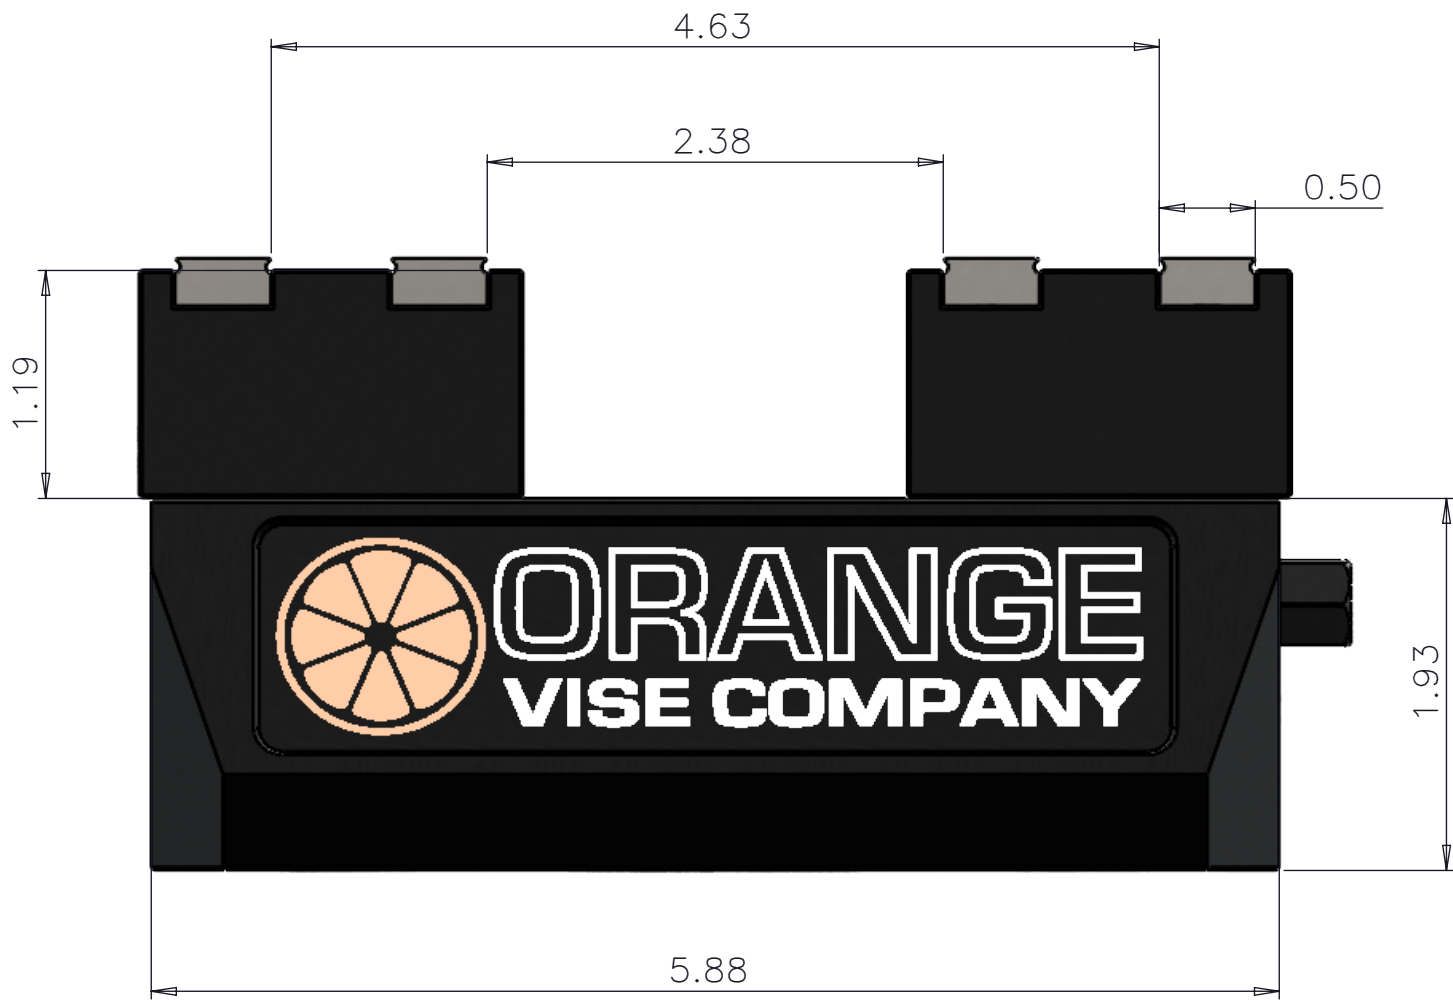

4

3

2

1

DELTA 4 SELF-CENTERING VISE (GEN 2)
 SKU: D496-600SC
 6" NOMINAL LENGTH
 CLAMPING CAPACITIES & DIMENSIONS
 DOUBLE-ROW GRIPPER JAWS (OPTIONAL)

B

B

A