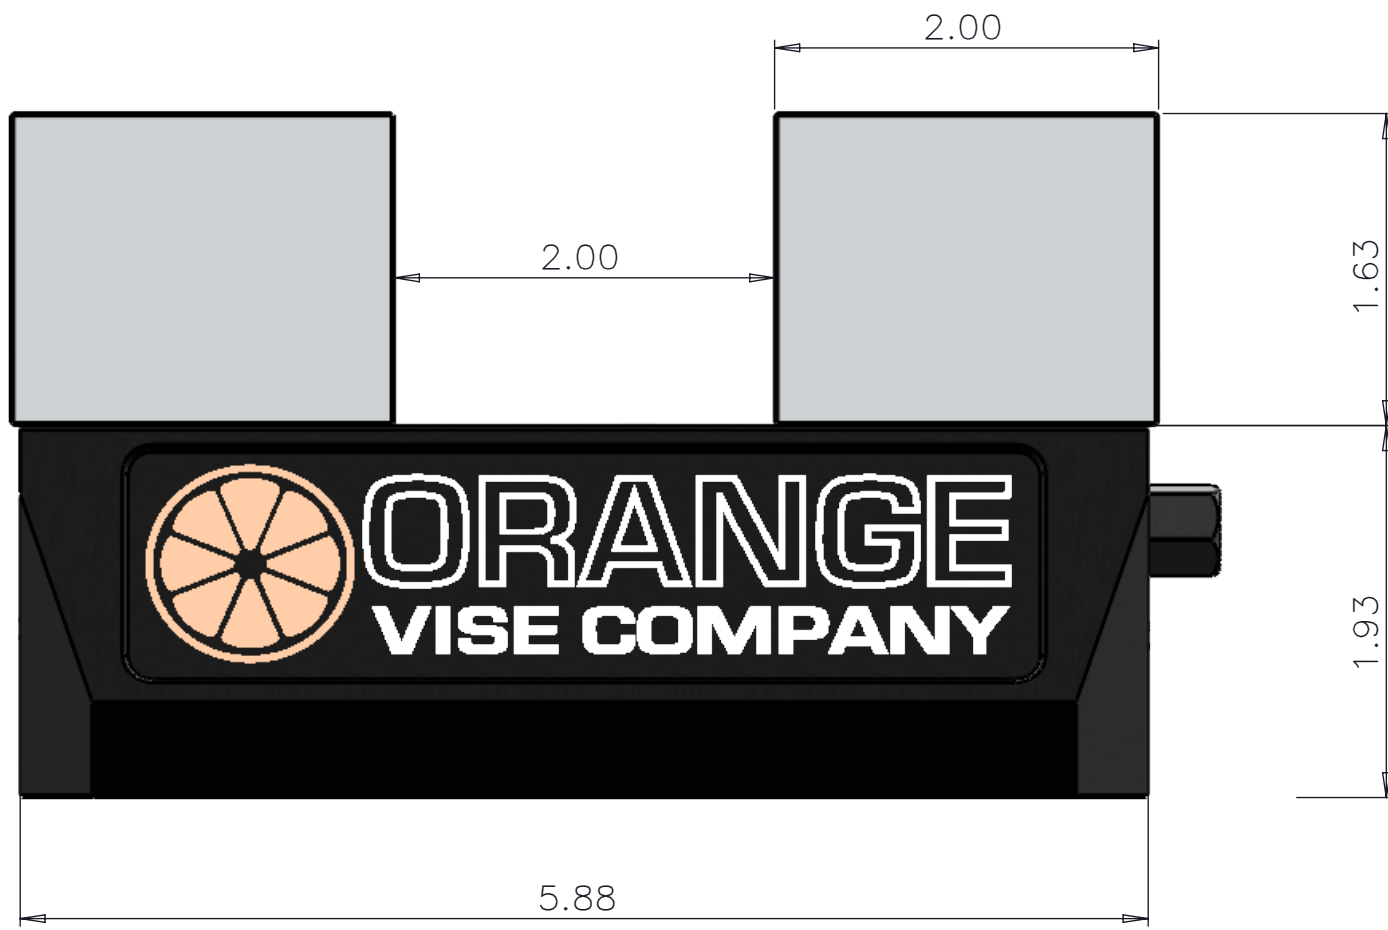

4

3

2

1

DELTA 4 SELF-CENTERING VISE (GEN 2)
 SKU: D496-600SC-AL
 6" NOMINAL LENGTH
 CLAMPING CAPACITIES & DIMENSIONS
 ALUMINUM SOFT JAWS (INCLUDED)

B

B

A