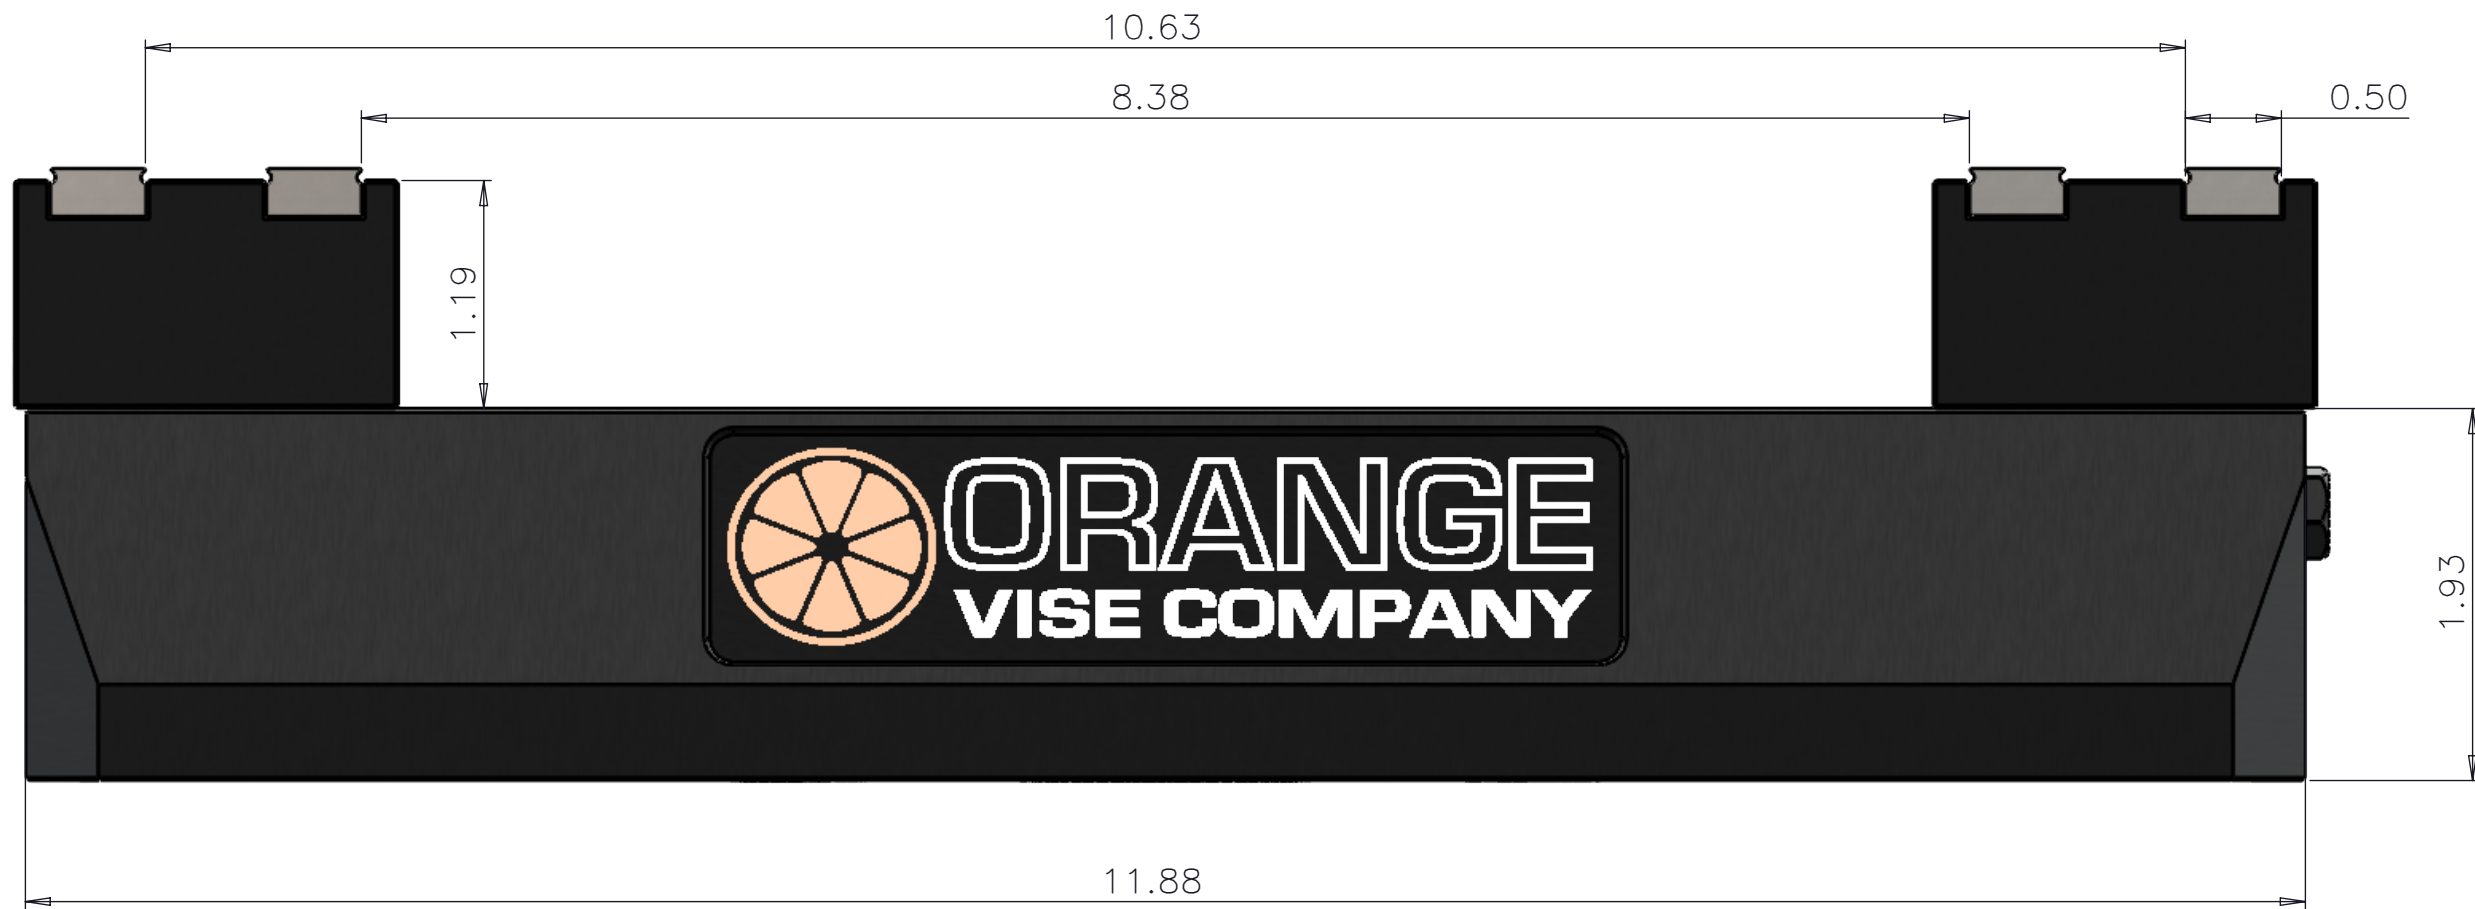

4

3

2

1

DELTA 4 SELF-CENTERING VISE (GEN 2)
 SKU: D496-1200SC
 12" NOMINAL LENGTH
 CLAMPING CAPACITIES & DIMENSIONS
 DOUBLE-ROW GRIPPER JAWS (OPTIONAL)

B

B

A