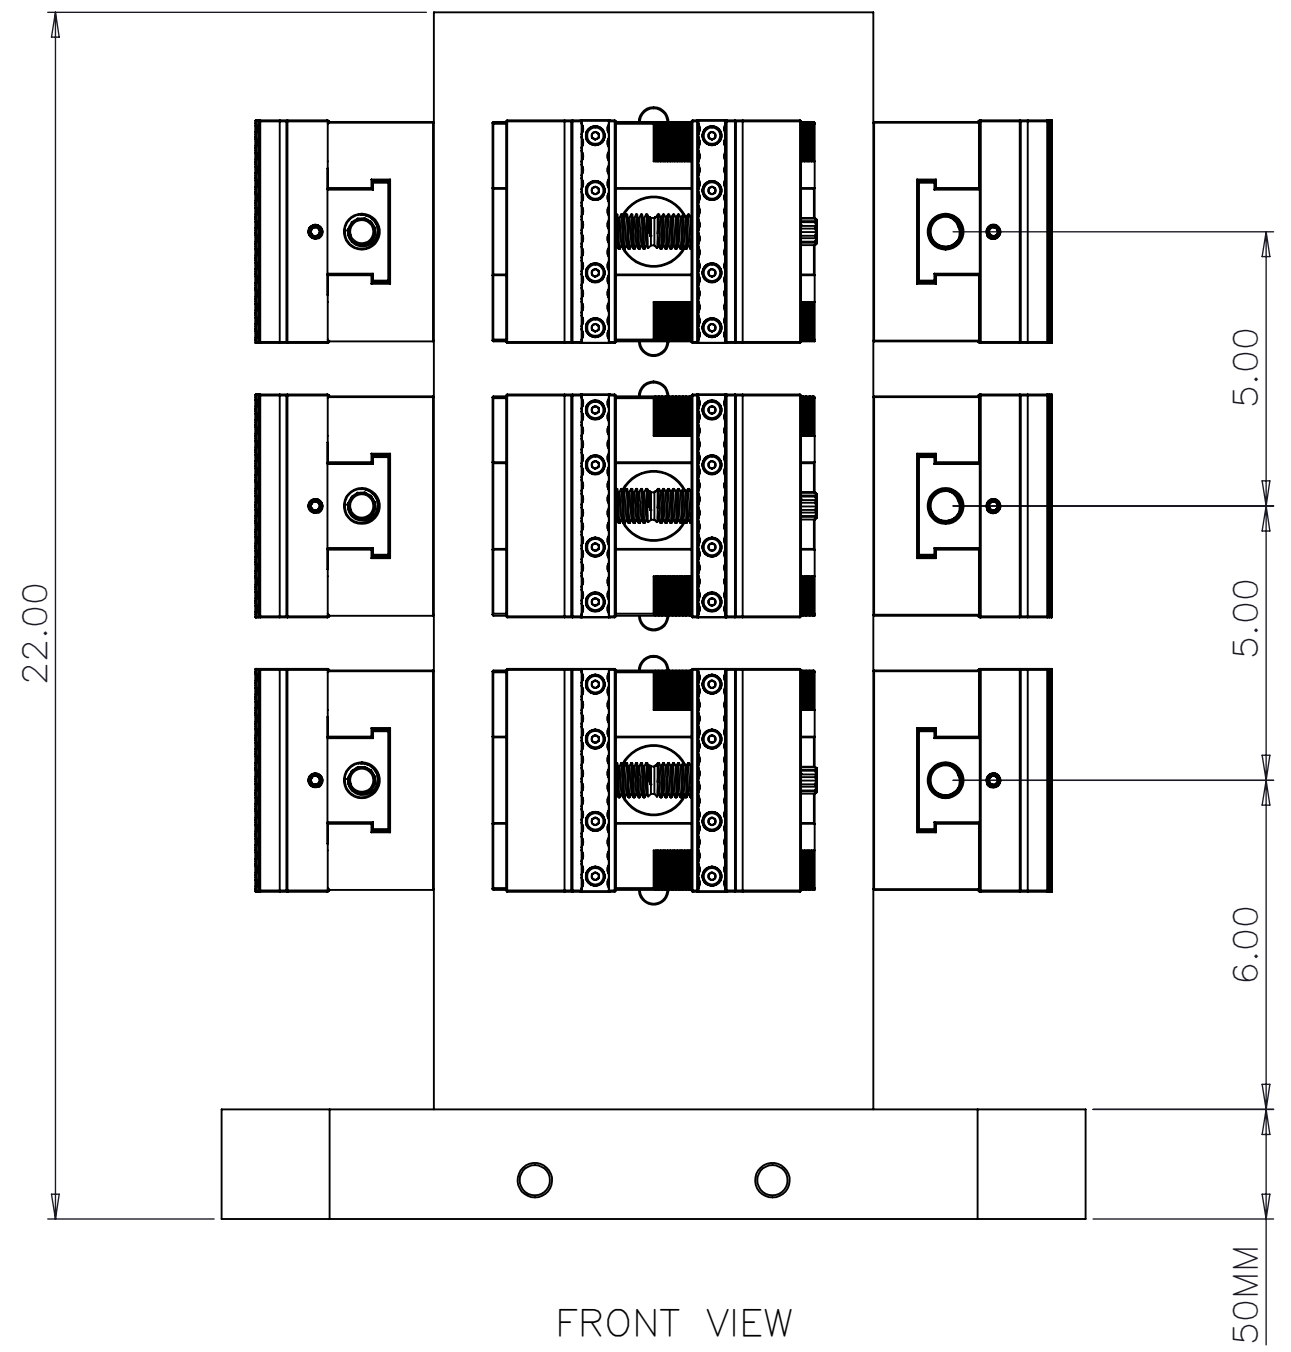

BP07-400400-0822-0500A SQUARE TOMBSTONE  
 5.000" BALL RECEIVER SPACING (3X PER SIDE)  
 DELTA IV-600 VISES (3X PER SIDE)

B

B

A

A

4

3

2