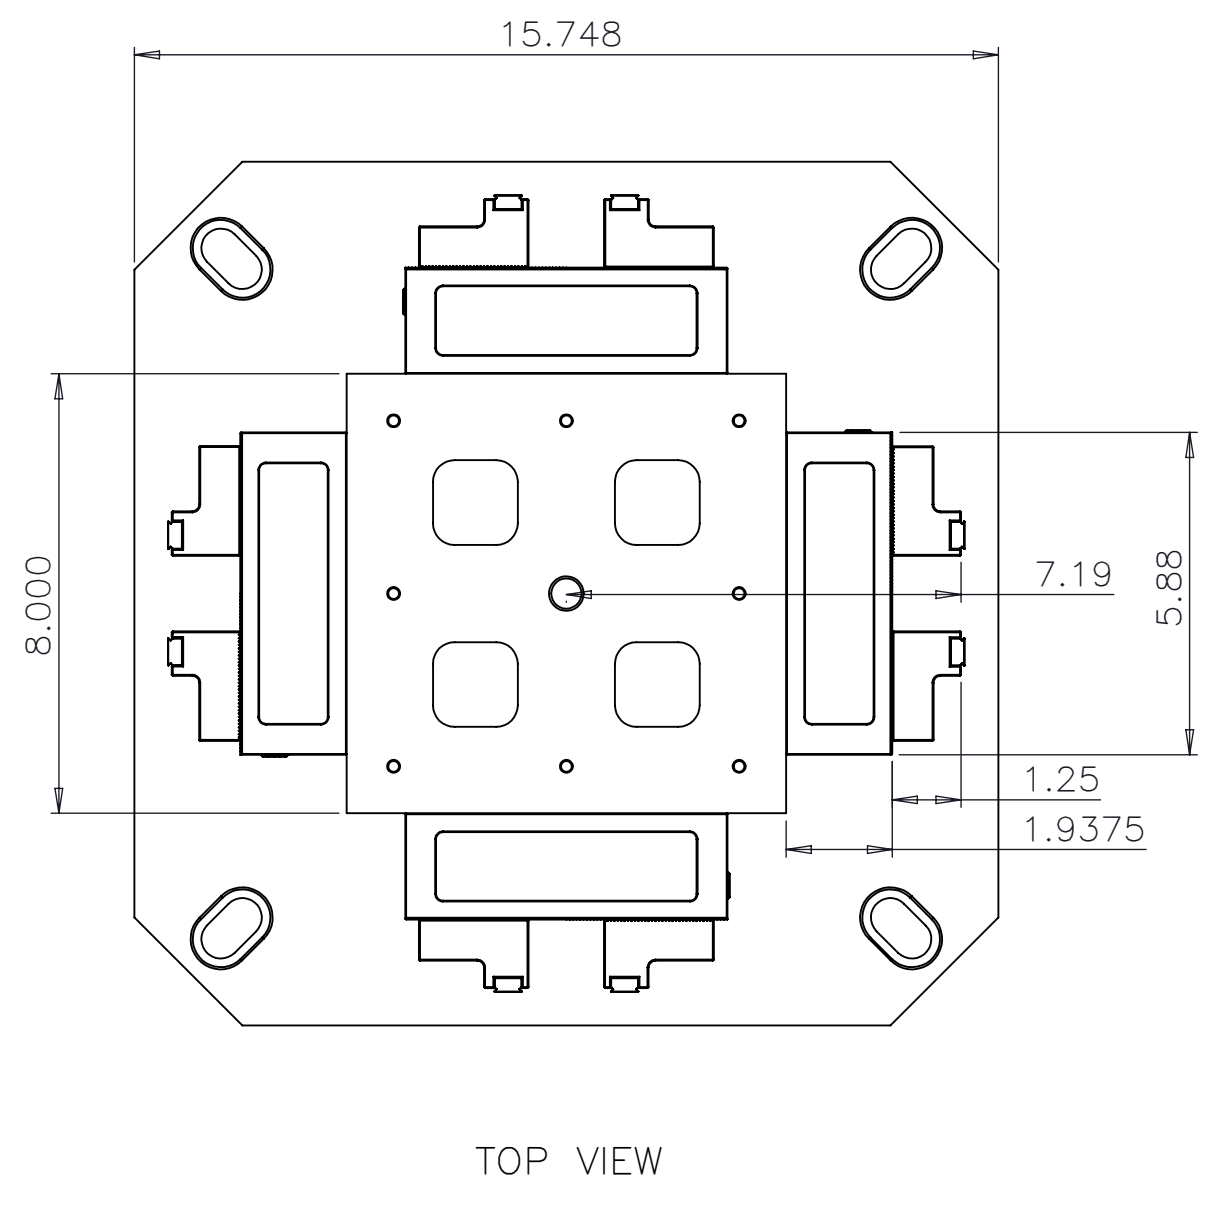

BP07-400400-0822-0500A SQUARE TOMBSTONE  
 5.000" BALL RECEIVER SPACING (3X PER SIDE)  
 DELTA IV-600 VISES (3X PER SIDE)

B

B

A

A

4

3

2