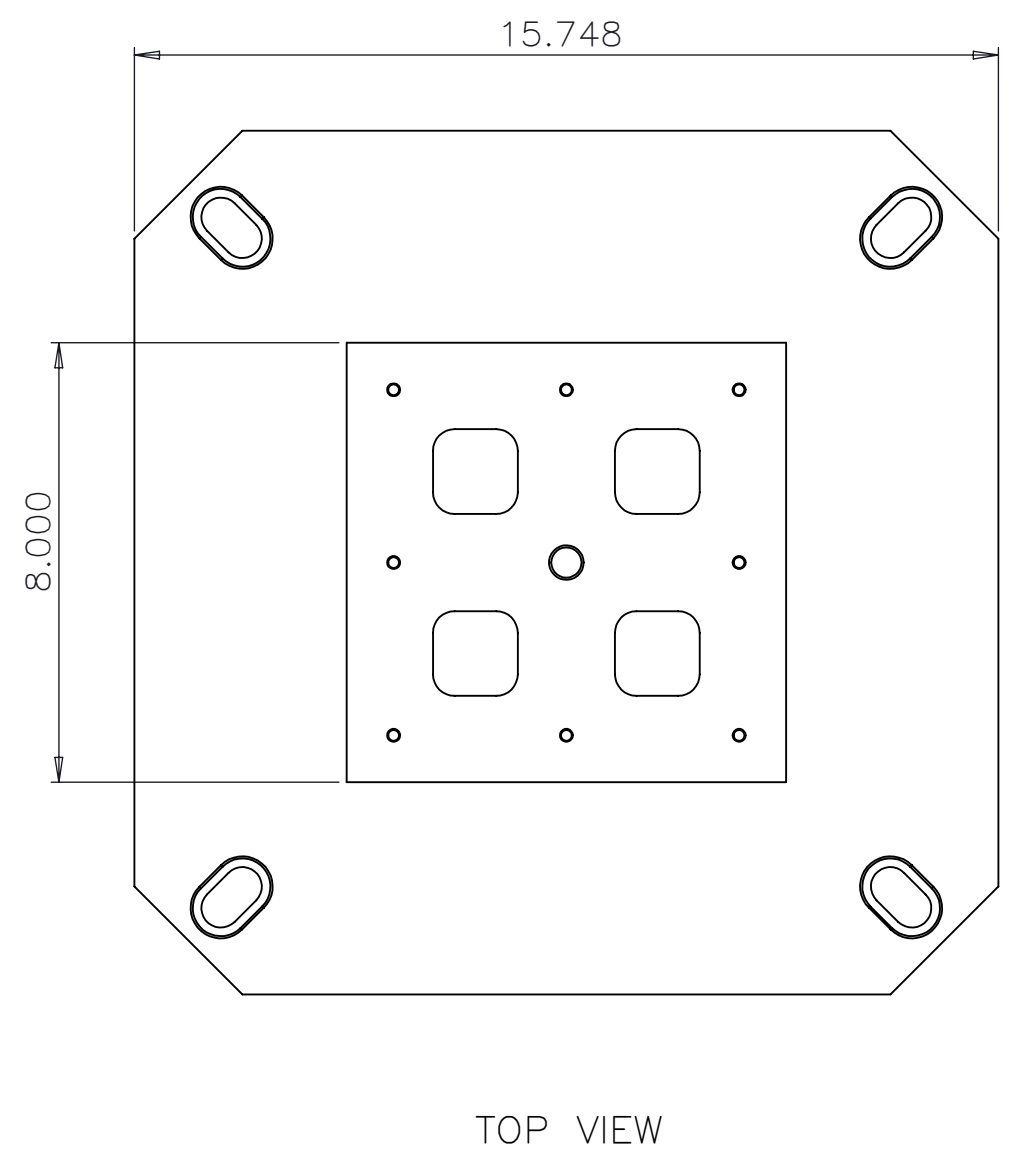

BP07-400400-0822-0500 SQUARE TOMBSTONE
5.000" BALL RECEIVER SPACING (3X PER SIDE)

B

B

A

A

4

3

2