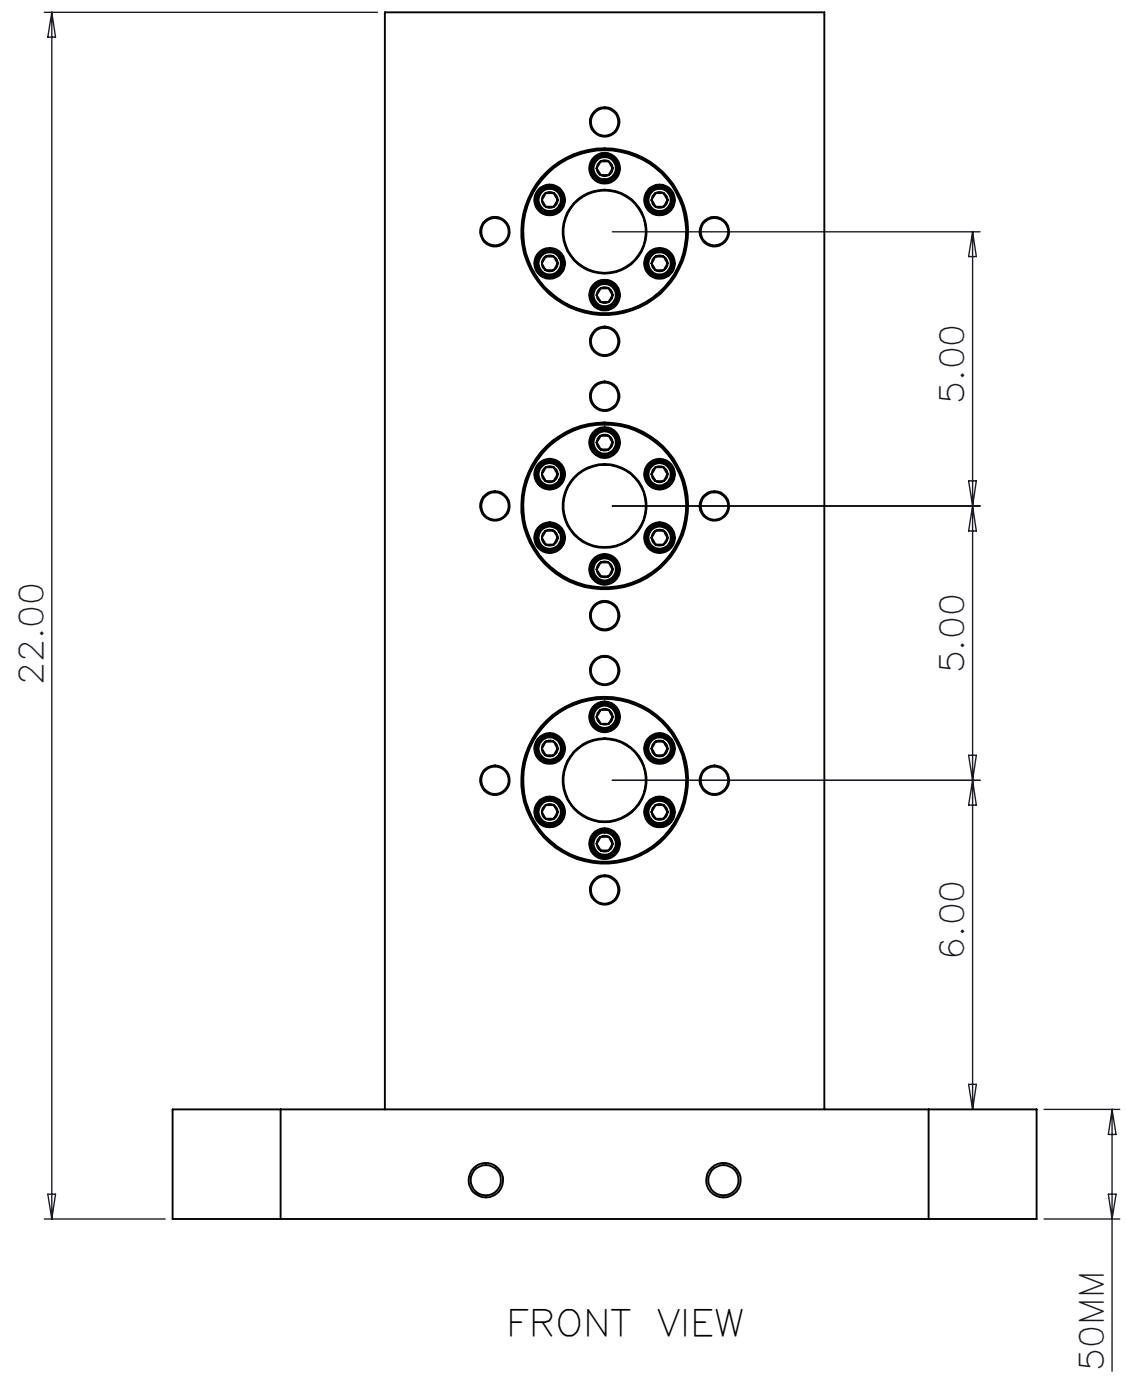

BP07-400400-0822-0500 SQUARE TOMBSTONE
5.000" BALL RECEIVER SPACING (3X PER SIDE)

B

B

A

A

4

3

2