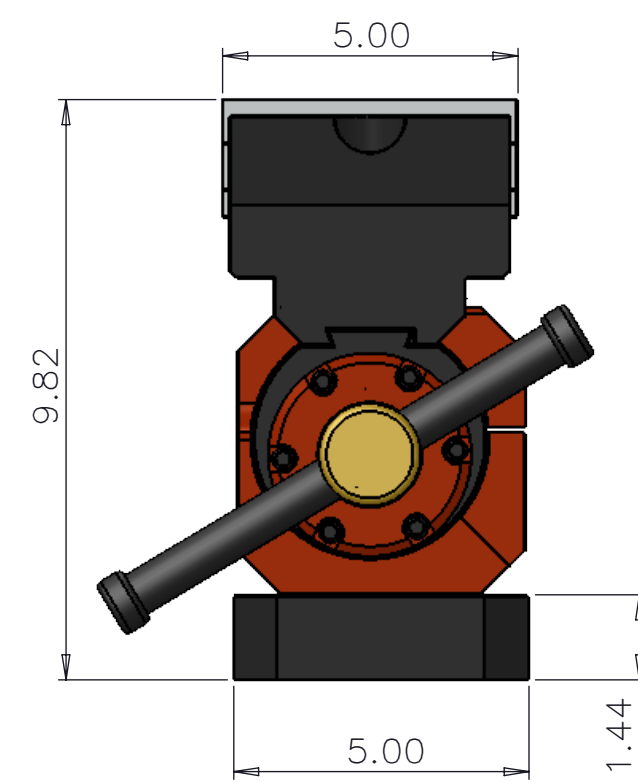

ORANGE BENCH VISE
GENERAL DIMENSIONS

B

B

A

A

4

3

2