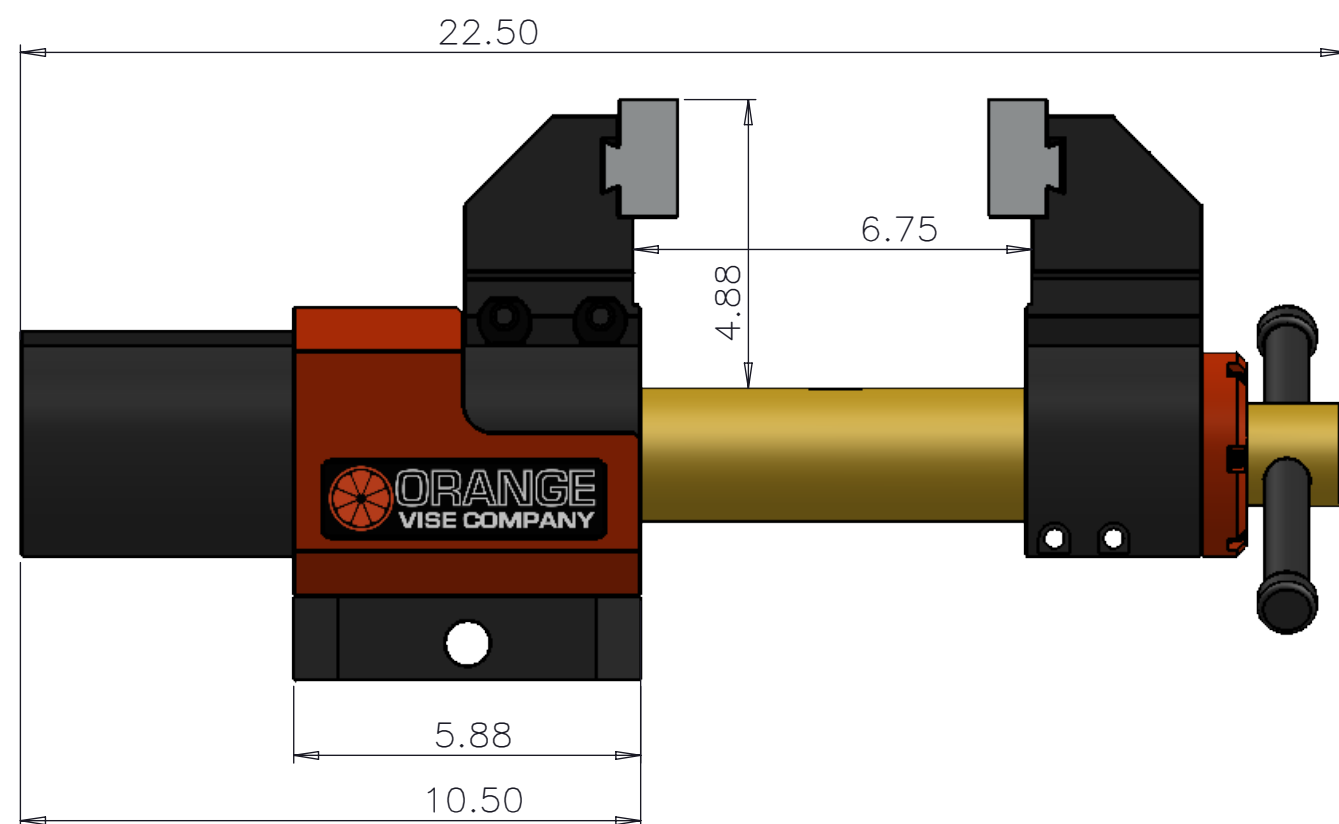

ORANGE BENCH VISE
GENERAL DIMENSIONS

B

B

A

A

4

3

2