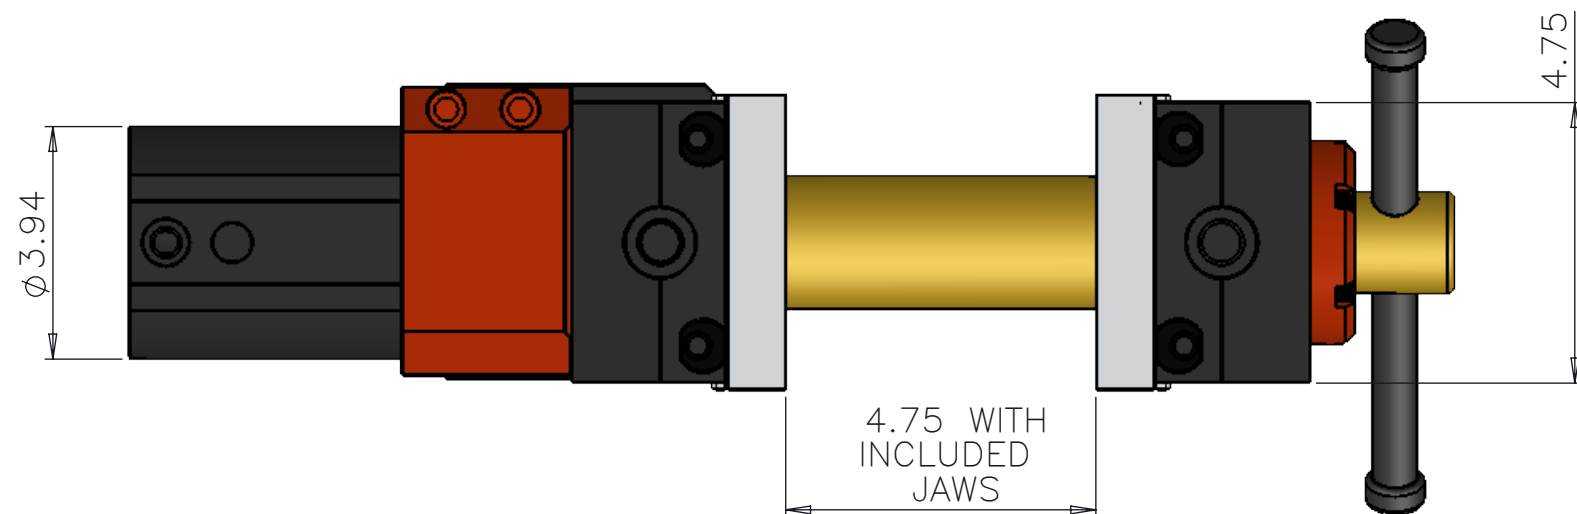

ORANGE BENCH VISE
GENERAL DIMENSIONS

B

B

A

A

4

3

2